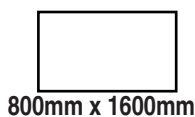

Max Table Top

**Eurofit Mega Black Base & S/Steel Columns**

**Overall Height:** 450mm

**Base Shape:** Flat Rectangular

**Base Size:** 750mm x 400mm

**Base Finish:** Black

**Columns Finish:** Stainless Steel

Components	SKU
Base	TF30300BK
Column x2	TF31290
Website Ref	TFB1075

Max Table Top

**Eurofit Mega Black Base & S/Steel Columns**

**Overall Height:** 690mm

**Base Shape:** Flat Rectangular

**Base Size:** 750mm x 400mm

**Base Finish:** Black

**Columns Finish:** Stainless Steel

Components	SKU
Base	TF30300BK
Column x2	TF31291
Website Ref	TFB1076

Max Table Top

**Eurofit Mega Black Base & S/Steel Columns**

**Overall Height:** 1100mm

**Base Shape:** Flat Rectangular

**Base Size:** 750mm x 400mm

**Base Finish:** Black

**Columns Finish:** Stainless Steel

Components	SKU
Base	TF30300BK
Column x2	TF31292
Website Ref	TFB1077

Dimensions not binding.