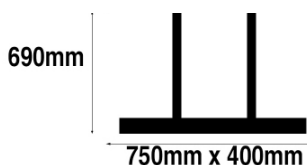

Max Table Top

**Eurofit Mega Black Base & S/Steel Columns**

**Overall Height:** 450mm

**Base Shape:** Flat Rectangular

**Base Size:** 750mm x 400mm

**Base Finish:** Black

**Columns Finish:** Stainless Steel

Components	SKU
Base	TF30300BK
Column x2	TF31290
Website Ref	TFB1075

Max Table Top

**Eurofit Mega Black Base & S/Steel Columns**

**Overall Height:** 690mm

**Base Shape:** Flat Rectangular

**Base Size:** 750mm x 400mm

**Base Finish:** Black

**Columns Finish:** Stainless Steel

Components	SKU
Base	TF30300BK
Column x2	TF31291
Website Ref	TFB1076

Max Table Top

**Eurofit Mega Black Base & S/Steel Columns**

**Overall Height:** 1100mm

**Base Shape:** Flat Rectangular

**Base Size:** 750mm x 400mm

**Base Finish:** Black

**Columns Finish:** Stainless Steel

Components	SKU
Base	TF30300BK
Column x2	TF31292
Website Ref	TFB1077

Dimensions not binding.