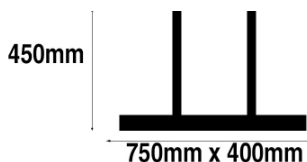

Max Table Top

**Eurofit Mega Black Base & S/Steel Columns**

**Overall Height:** 450mm

**Base Shape:** Flat Rectangular

**Base Size:** 750mm x 400mm

**Base Finish:** Black

**Columns Finish:** Stainless Steel

Components	SKU
Base	TF30300BK
Column x2	TF31290
Website Ref	TFB1075

Max Table Top

**Eurofit Mega Black Base & S/Steel Columns**

**Overall Height:** 690mm

**Base Shape:** Flat Rectangular

**Base Size:** 750mm x 400mm

**Base Finish:** Black

**Columns Finish:** Stainless Steel

Components	SKU
Base	TF30300BK
Column x2	TF31291
Website Ref	TFB1076

Max Table Top

**Eurofit Mega Black Base & S/Steel Columns**

**Overall Height:** 1100mm

**Base Shape:** Flat Rectangular

**Base Size:** 750mm x 400mm

**Base Finish:** Black

**Columns Finish:** Stainless Steel

Components	SKU
Base	TF30300BK
Column x2	TF31292
Website Ref	TFB1077

Dimensions not binding.