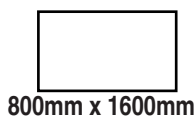

Max Table Top

**Eurofit Mega Black Base & S/Steel Columns**

**Overall Height:** 450mm

**Base Shape:** Flat Rectangular

**Base Size:** 750mm x 400mm

**Base Finish:** Black

**Columns Finish:** Stainless Steel

Components	SKU
Base	TF30300BK
Column x2	TF31290
Website Ref	TFB1075

Max Table Top

**Eurofit Mega Black Base & S/Steel Columns**

**Overall Height:** 690mm

**Base Shape:** Flat Rectangular

**Base Size:** 750mm x 400mm

**Base Finish:** Black

**Columns Finish:** Stainless Steel

Components	SKU
Base	TF30300BK
Column x2	TF31291
Website Ref	TFB1076

Max Table Top

**Eurofit Mega Black Base & S/Steel Columns**

**Overall Height:** 1100mm

**Base Shape:** Flat Rectangular

**Base Size:** 750mm x 400mm

**Base Finish:** Black

**Columns Finish:** Stainless Steel

Components	SKU
Base	TF30300BK
Column x2	TF31292
Website Ref	TFB1077

Dimensions not binding.