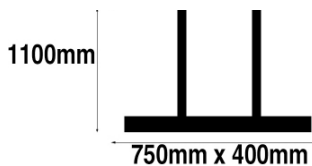

Max Table Top

**Eurofit Mega Black Base & S/Steel Columns**

**Overall Height:** 450mm

**Base Shape:** Flat Rectangular

**Base Size:** 750mm x 400mm

**Base Finish:** Black

**Columns Finish:** Stainless Steel

Components	SKU
Base	TF30300BK
Column x2	TF31290
Website Ref	TFB1075

Max Table Top

**Eurofit Mega Black Base & S/Steel Columns**

**Overall Height:** 690mm

**Base Shape:** Flat Rectangular

**Base Size:** 750mm x 400mm

**Base Finish:** Black

**Columns Finish:** Stainless Steel

Components	SKU
Base	TF30300BK
Column x2	TF31291
Website Ref	TFB1076

Max Table Top

**Eurofit Mega Black Base & S/Steel Columns**

**Overall Height:** 1100mm

**Base Shape:** Flat Rectangular

**Base Size:** 750mm x 400mm

**Base Finish:** Black

**Columns Finish:** Stainless Steel

Components	SKU
Base	TF30300BK
Column x2	TF31292
Website Ref	TFB1077

Dimensions not binding.