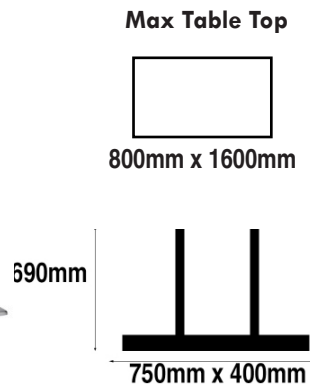

Eurofit Mega S/Steel Base & Black Columns

Overall Height: 450mm
Base Shape: Flat Rectangular
Base Size: 750mm x 400mm
Base Finish: Stainless Steel
Columns Finish: Black

Components	SKU
Base	TF30300
Column x2	TF31290BK
Website Ref	TFB1072

Eurofit Mega S/Steel Base & Black Columns

Overall Height: 690mm
Base Shape: Flat Rectangular
Base Size: 750mm x 400mm
Base Finish: Stainless Steel
Columns Finish: Black

Components	SKU
Base	TF30300
Column x2	TF31291BK
Website Ref	TFB1073

Eurofit Mega S/Steel Base & Black Columns

Overall Height: 1100mm
Base Shape: Flat Rectangular
Base Size: 750mm x 400mm
Base Finish: Stainless Steel
Columns Finish: Black

Components	SKU
Base	TF30300
Column x2	TF31292BK
Website Ref	TFB1074

Dimensions not binding.