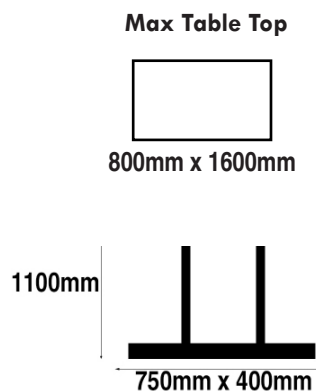

Eurofit Mega S/Steel Base & Black Columns

Overall Height: 450mm
Base Shape: Flat Rectangular
Base Size: 750mm x 400mm
Base Finish: Stainless Steel
Columns Finish: Black

Components	SKU
Base	TF30300
Column x2	TF31290BK
Website Ref	TFB1072

Eurofit Mega S/Steel Base & Black Columns

Overall Height: 690mm
Base Shape: Flat Rectangular
Base Size: 750mm x 400mm
Base Finish: Stainless Steel
Columns Finish: Black

Components	SKU
Base	TF30300
Column x2	TF31291BK
Website Ref	TFB1073

Eurofit Mega S/Steel Base & Black Columns

Overall Height: 1100mm
Base Shape: Flat Rectangular
Base Size: 750mm x 400mm
Base Finish: Stainless Steel
Columns Finish: Black

Components	SKU
Base	TF30300
Column x2	TF31292BK
Website Ref	TFB1074

Dimensions not binding.