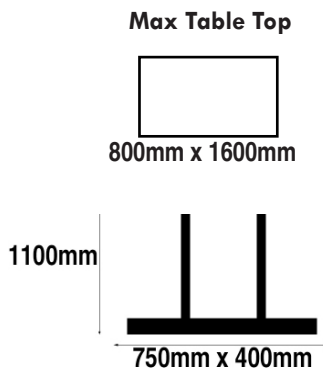

Eurofit Mega Black Base & Columns

Overall Height: 450mm
Base Shape: Flat Rectangular
Base Size: 750mm x 400mm
Base Finish: Black
Columns Finish: Black

Components	SKU
Base	TF30300BK
Column x2	TF31290BK
Website Ref	TFB1069

Eurofit Mega Black Base & Columns

Overall Height: 690mm
Base Shape: Flat Rectangular
Base Size: 750mm x 400mm
Base Finish: Black
Columns Finish: Black

Components	SKU
Base	TF30300BK
Column x2	TF31291BK
Website Ref	TFB1070

Eurofit Mega Black Base & Columns

Overall Height: 1100mm
Base Shape: Flat Rectangular
Base Size: 750mm x 400mm
Base Finish: Black
Columns Finish: Black

Components	SKU
Base	TF30300BK
Column x2	TF31292BK
Website Ref	TFB1071

Dimensions not binding.