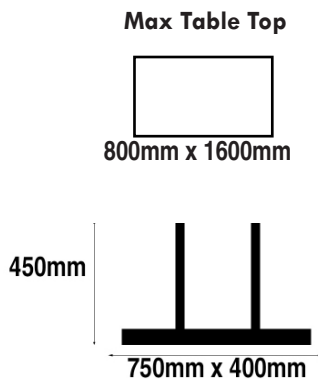

Eurofit Mega Black Base & Columns

Overall Height: 450mm
Base Shape: Flat Rectangular
Base Size: 750mm x 400mm
Base Finish: Black
Columns Finish: Black

Components	SKU
Base	TF30300BK
Column x2	TF31290BK
Website Ref	TFB1069

Eurofit Mega Black Base & Columns

Overall Height: 690mm
Base Shape: Flat Rectangular
Base Size: 750mm x 400mm
Base Finish: Black
Columns Finish: Black

Components	SKU
Base	TF30300BK
Column x2	TF31291BK
Website Ref	TFB1070

Eurofit Mega Black Base & Columns

Overall Height: 1100mm
Base Shape: Flat Rectangular
Base Size: 750mm x 400mm
Base Finish: Black
Columns Finish: Black

Components	SKU
Base	TF30300BK
Column x2	TF31292BK
Website Ref	TFB1071

Dimensions not binding.