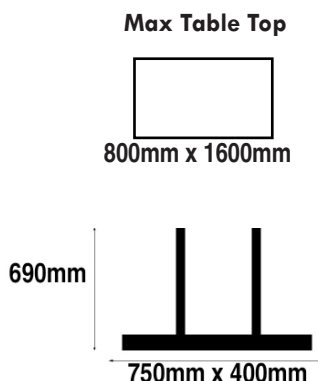

Eurofit Mega Black Base & Columns

Overall Height: 450mm
Base Shape: Flat Rectangular
Base Size: 750mm x 400mm
Base Finish: Black
Columns Finish: Black

Components	SKU
Base	TF30300BK
Column x2	TF31290BK
Website Ref	TFB1069

Eurofit Mega Black Base & Columns

Overall Height: 690mm
Base Shape: Flat Rectangular
Base Size: 750mm x 400mm
Base Finish: Black
Columns Finish: Black

Components	SKU
Base	TF30300BK
Column x2	TF31291BK
Website Ref	TFB1070

Eurofit Mega Black Base & Columns

Overall Height: 1100mm
Base Shape: Flat Rectangular
Base Size: 750mm x 400mm
Base Finish: Black
Columns Finish: Black

Components	SKU
Base	TF30300BK
Column x2	TF31292BK
Website Ref	TFB1071

Dimensions not binding.