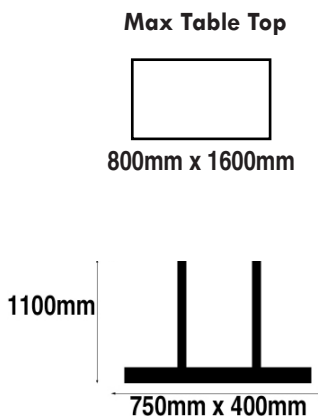

Eurofit Mega S/Steel Base & Columns

Overall Height: 450mm
Base Shape: Flat Rectangular
Base Size: 750mm x 400mm
Base Finish: Stainless Steel
Columns Finish: Stainless Steel

Components	SKU
Base	TF30300
Column x2	TF31290
Website Ref	TFB1066

Eurofit Mega S/Steel Base & Columns

Overall Height: 690mm
Base Shape: Flat Rectangular
Base Size: 750mm x 400mm
Base Finish: Stainless Steel
Columns Finish: Stainless Steel

Components	SKU
Base	TF30300
Column x2	TF31291
Website Ref	TFB1067

Eurofit Mega S/Steel Base & Columns

Overall Height: 1100mm
Base Shape: Flat Rectangular
Base Size: 750mm x 400mm
Base Finish: Stainless Steel
Columns Finish: Stainless Steel

Components	SKU
Base	TF30300
Column x2	TF31292
Website Ref	TFB1068

Dimensions not binding.