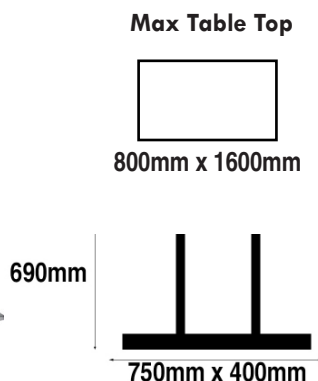

Eurofit Mega S/Steel Base & Columns

Overall Height: 450mm
Base Shape: Flat Rectangular
Base Size: 750mm x 400mm
Base Finish: Stainless Steel
Columns Finish: Stainless Steel

Components	SKU
Base	TF30300
Column x2	TF31290
Website Ref	TFB1066

Eurofit Mega S/Steel Base & Columns

Overall Height: 690mm
Base Shape: Flat Rectangular
Base Size: 750mm x 400mm
Base Finish: Stainless Steel
Columns Finish: Stainless Steel

Components	SKU
Base	TF30300
Column x2	TF31291
Website Ref	TFB1067

Eurofit Mega S/Steel Base & Columns

Overall Height: 1100mm
Base Shape: Flat Rectangular
Base Size: 750mm x 400mm
Base Finish: Stainless Steel
Columns Finish: Stainless Steel

Components	SKU
Base	TF30300
Column x2	TF31292
Website Ref	TFB1068

Dimensions not binding.