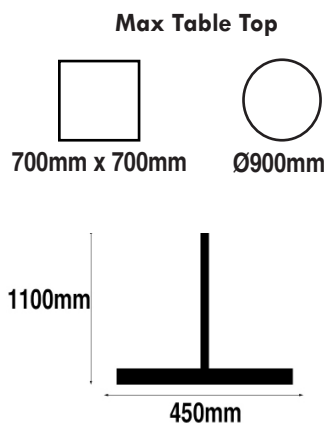

**Eurofit Sotra Black Base & S/Steel Column**

**Overall Height:** 450mm  
**Base Shape:** Flat Square  
**Base Size:** 450mm  
**Base Finish:** Black  
**Column Finish:** Stainless Steel

Components	SKU
Base	TF30301BK
Column	TF31290
Website Ref	TFB1063

**Eurofit Sotra Black Base & S/Steel Column**

**Overall Height:** 690mm  
**Base Shape:** Flat Square  
**Base Size:** 450mm  
**Base Finish:** Black  
**Column Finish:** Stainless Steel

Components	SKU
Base	TF30301BK
Column	TF31291
Website Ref	TFB1064

**Eurofit Sotra Black Base & S/Steel Column**

**Overall Height:** 1100mm  
**Base Shape:** Flat Square  
**Base Size:** 450mm  
**Base Finish:** Black  
**Column Finish:** Stainless Steel

Components	SKU
Base	TF30301BK
Column	TF31292
Website Ref	TFB1065

Dimensions not binding.