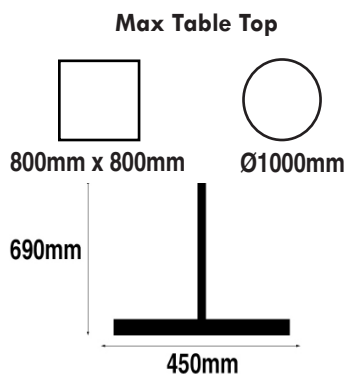

**Eurofit Sotra Black Base & S/Steel Column**

**Overall Height:** 450mm  
**Base Shape:** Flat Square  
**Base Size:** 450mm  
**Base Finish:** Black  
**Column Finish:** Stainless Steel

Components	SKU
Base	TF30301BK
Column	TF31290
Website Ref	TFB1063

**Eurofit Sotra Black Base & S/Steel Column**

**Overall Height:** 690mm  
**Base Shape:** Flat Square  
**Base Size:** 450mm  
**Base Finish:** Black  
**Column Finish:** Stainless Steel

Components	SKU
Base	TF30301BK
Column	TF31291
Website Ref	TFB1064

**Eurofit Sotra Black Base & S/Steel Column**

**Overall Height:** 1100mm  
**Base Shape:** Flat Square  
**Base Size:** 450mm  
**Base Finish:** Black  
**Column Finish:** Stainless Steel

Components	SKU
Base	TF30301BK
Column	TF31292
Website Ref	TFB1065

Dimensions not binding.