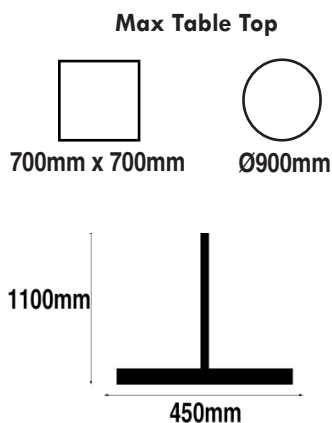

Eurofit Sotra S/Steel Base & Black Column

Overall Height: 450mm
Base Shape: Flat Square
Base Size: 450mm
Base Finish: Stainless Steel
Column Finish: Black

Components	SKU
Base	TF30301
Column	TF31290BK
Website Ref	TFB1060

Eurofit Sotra S/Steel Base & Black Column

Overall Height: 690mm
Base Shape: Flat Square
Base Size: 450mm
Base Finish: Stainless Steel
Column Finish: Black

Components	SKU
Base	TF30301
Column	TF31291BK
Website Ref	TFB1061

Eurofit Sotra S/Steel Base & Black Column

Overall Height: 1100mm
Base Shape: Flat Square
Base Size: 450mm
Base Finish: Stainless Steel
Column Finish: Black

Components	SKU
Base	TF30301
Column	TF31292BK
Website Ref	TFB1062

Dimensions not binding.