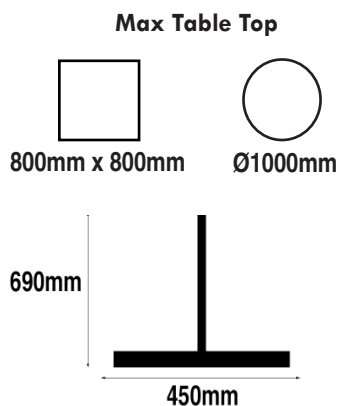

Eurofit Sotra S/Steel Base & Black Column

Overall Height: 450mm
Base Shape: Flat Square
Base Size: 450mm
Base Finish: Stainless Steel
Column Finish: Black

Components	SKU
Base	TF30301
Column	TF31290BK
Website Ref	TFB1060

Eurofit Sotra S/Steel Base & Black Column

Overall Height: 690mm
Base Shape: Flat Square
Base Size: 450mm
Base Finish: Stainless Steel
Column Finish: Black

Components	SKU
Base	TF30301
Column	TF31291BK
Website Ref	TFB1061

Eurofit Sotra S/Steel Base & Black Column

Overall Height: 1100mm
Base Shape: Flat Square
Base Size: 450mm
Base Finish: Stainless Steel
Column Finish: Black

Components	SKU
Base	TF30301
Column	TF31292BK
Website Ref	TFB1062

Dimensions not binding.