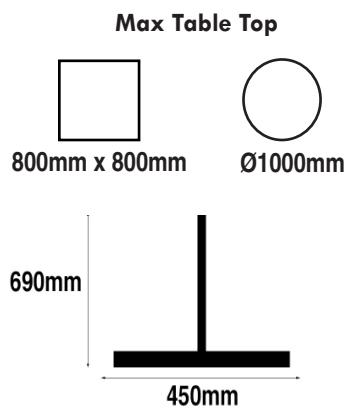

**Eurofit Sotra Black Base & Column**

**Overall Height:** 450mm  
**Base Shape:** Flat Square  
**Base Size:** 450mm  
**Base Finish:** Black  
**Column Finish:** Black

Components	SKU
Base	TF30301BK
Column	TF31290BK
Website Ref	<b>TFB1057</b>

**Eurofit Sotra Black Base & Column**

**Overall Height:** 690mm  
**Base Shape:** Flat Square  
**Base Size:** 450mm  
**Base Finish:** Black  
**Column Finish:** Black

Components	SKU
Base	TF30301BK
Column	TF31291BK
Website Ref	<b>TFB1058</b>

**Eurofit Sotra Black Base & Column**

**Overall Height:** 1100mm  
**Base Shape:** Flat Square  
**Base Size:** 450mm  
**Base Finish:** Black  
**Column Finish:** Black

Components	SKU
Base	TF30301BK
Column	TF31292BK
Website Ref	<b>TFB1059</b>

Dimensions not binding.