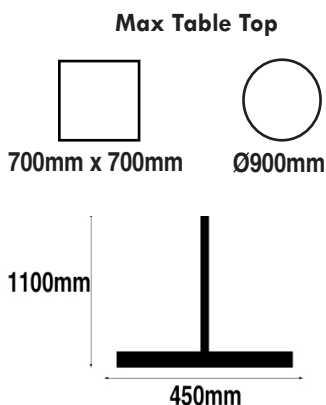

**Eurofit Sotra Black Base & Column**

**Overall Height:** 450mm  
**Base Shape:** Flat Square  
**Base Size:** 450mm  
**Base Finish:** Black  
**Column Finish:** Black

Components	SKU
Base	TF30301BK
Column	TF31290BK
Website Ref	<b>TFB1057</b>

**Eurofit Sotra Black Base & Column**

**Overall Height:** 690mm  
**Base Shape:** Flat Square  
**Base Size:** 450mm  
**Base Finish:** Black  
**Column Finish:** Black

Components	SKU
Base	TF30301BK
Column	TF31291BK
Website Ref	<b>TFB1058</b>

**Eurofit Sotra Black Base & Column**

**Overall Height:** 1100mm  
**Base Shape:** Flat Square  
**Base Size:** 450mm  
**Base Finish:** Black  
**Column Finish:** Black

Components	SKU
Base	TF30301BK
Column	TF31292BK
Website Ref	<b>TFB1059</b>

Dimensions not binding.