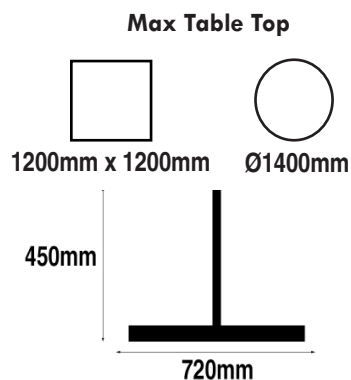

**Eurofit Golden Gate Black Base & S/Steel Column**

**Overall Height:** 690mm

**Base Shape:** Flat Round

**Base Size:** 580mm

**Base Finish:** Black

**Column Finish:** Stainless Steel

Components	SKU
Base	TF30092BK
Column	TF31291
Website Ref	<a href="#">TFB1049</a>

**Eurofit Golden Gate Black Base & S/Steel Column**

**Overall Height:** 1100mm

**Base Shape:** Flat Round

**Base Size:** 580mm

**Base Finish:** Black

**Column Finish:** Stainless Steel

Components	SKU
Base	TF30092BK
Column	TF31292
Website Ref	<a href="#">TFB1050</a>

**Eurofit Golden Gate Black Base & S/Steel Column**

**Overall Height:** 450mm

**Base Shape:** Flat Round

**Base Size:** 720mm

**Base Finish:** Black

**Column Finish:** Stainless Steel

Components	SKU
Base	TF30093BK
Column	TF31294
Website Ref	<a href="#">TFB1051</a>

Dimensions not binding.