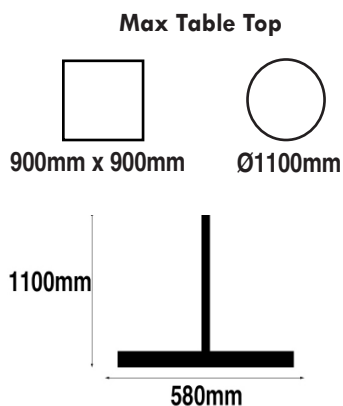

**Eurofit Golden Gate Black Base & S/Steel Column**

**Overall Height:** 690mm

**Base Shape:** Flat Round

**Base Size:** 580mm

**Base Finish:** Black

**Column Finish:** Stainless Steel

Components	SKU
Base	TF30092BK
Column	TF31291
Website Ref	<a href="#">TFB1049</a>

**Eurofit Golden Gate Black Base & S/Steel Column**

**Overall Height:** 1100mm

**Base Shape:** Flat Round

**Base Size:** 580mm

**Base Finish:** Black

**Column Finish:** Stainless Steel

Components	SKU
Base	TF30092BK
Column	TF31292
Website Ref	<a href="#">TFB1050</a>

**Eurofit Golden Gate Black Base & S/Steel Column**

**Overall Height:** 450mm

**Base Shape:** Flat Round

**Base Size:** 720mm

**Base Finish:** Black

**Column Finish:** Stainless Steel

Components	SKU
Base	TF30093BK
Column	TF31294
Website Ref	<a href="#">TFB1051</a>

Dimensions not binding.