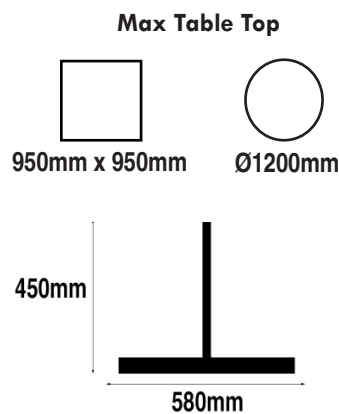

**Eurofit Golden Gate Black Base & S/Steel Column**

**Overall Height:** 690mm

**Base Shape:** Flat Round

**Base Size:** 500mm

**Base Finish:** Black

**Column Finish:** Stainless Steel

Components	SKU
Base	TF30091BK
Column	TF31291
Website Ref	TFB1046

**Eurofit Golden Gate Black Base & S/Steel Column**

**Overall Height:** 1100mm

**Base Shape:** Flat Round

**Base Size:** 500mm

**Base Finish:** Black

**Column Finish:** Stainless Steel

Components	SKU
Base	TF30091BK
Column	TF31292
Website Ref	TFB1047

**Eurofit Golden Gate Black Base & S/Steel Column**

**Overall Height:** 450mm

**Base Shape:** Flat Round

**Base Size:** 580mm

**Base Finish:** Black

**Column Finish:** Stainless Steel

Components	SKU
Base	TF30092BK
Column	TF31290
Website Ref	TFB1048

Dimensions not binding.