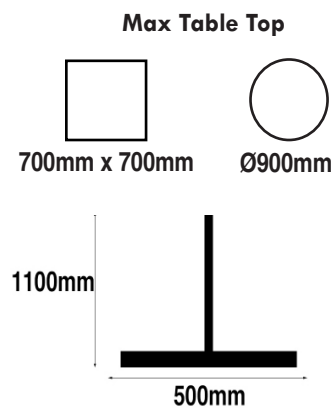

**Eurofit Golden Gate Black Base & S/Steel Column**

**Overall Height:** 690mm

**Base Shape:** Flat Round

**Base Size:** 500mm

**Base Finish:** Black

**Column Finish:** Stainless Steel

Components	SKU
Base	TF30091BK
Column	TF31291
Website Ref	TFB1046

**Eurofit Golden Gate Black Base & S/Steel Column**

**Overall Height:** 1100mm

**Base Shape:** Flat Round

**Base Size:** 500mm

**Base Finish:** Black

**Column Finish:** Stainless Steel

Components	SKU
Base	TF30091BK
Column	TF31292
Website Ref	TFB1047

**Eurofit Golden Gate Black Base & S/Steel Column**

**Overall Height:** 450mm

**Base Shape:** Flat Round

**Base Size:** 580mm

**Base Finish:** Black

**Column Finish:** Stainless Steel

Components	SKU
Base	TF30092BK
Column	TF31290
Website Ref	TFB1048

Dimensions not binding.