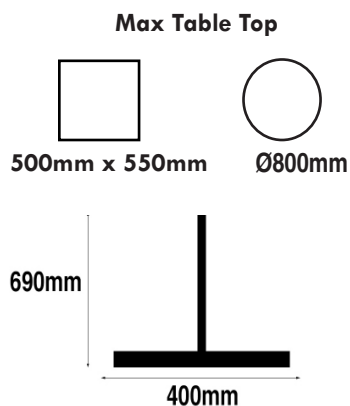

**Eurofit Golden Gate Black Base & S/Steel Column**

**Overall Height:** 450mm  
**Base Shape:** Flat Round  
**Base Size:** 400mm  
**Base Finish:** Black  
**Column Finish:** Stainless Steel

Components	SKU
Base	TF30090BK
Column	TF31290
Website Ref	<a href="#">TFB1043</a>

**Eurofit Golden Gate Black Base & S/Steel Column**

**Overall Height:** 690mm  
**Base Shape:** Flat Round  
**Base Size:** 400mm  
**Base Finish:** Black  
**Column Finish:** Stainless Steel

Components	SKU
Base	TF30090BK
Column	TF31291
Website Ref	<a href="#">TFB1044</a>

**Eurofit Golden Gate Black Base & S/Steel Column**

**Overall Height:** 450mm  
**Base Shape:** Flat Round  
**Base Size:** 500mm  
**Base Finish:** Black  
**Column Finish:** Stainless Steel

Components	SKU
Base	TF30091BK
Column	TF31290
Website Ref	<a href="#">TFB1045</a>

Dimensions not binding.