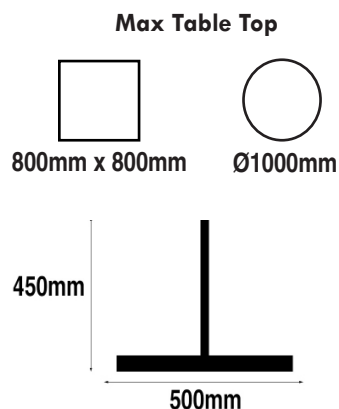

**Eurofit Golden Gate Black Base & S/Steel Column**

**Overall Height:** 450mm  
**Base Shape:** Flat Round  
**Base Size:** 400mm  
**Base Finish:** Black  
**Column Finish:** Stainless Steel

Components	SKU
Base	TF30090BK
Column	TF31290
Website Ref	<a href="#">TFB1043</a>

**Eurofit Golden Gate Black Base & S/Steel Column**

**Overall Height:** 690mm  
**Base Shape:** Flat Round  
**Base Size:** 400mm  
**Base Finish:** Black  
**Column Finish:** Stainless Steel

Components	SKU
Base	TF30090BK
Column	TF31291
Website Ref	<a href="#">TFB1044</a>

**Eurofit Golden Gate Black Base & S/Steel Column**

**Overall Height:** 450mm  
**Base Shape:** Flat Round  
**Base Size:** 500mm  
**Base Finish:** Black  
**Column Finish:** Stainless Steel

Components	SKU
Base	TF30091BK
Column	TF31290
Website Ref	<a href="#">TFB1045</a>

Dimensions not binding.