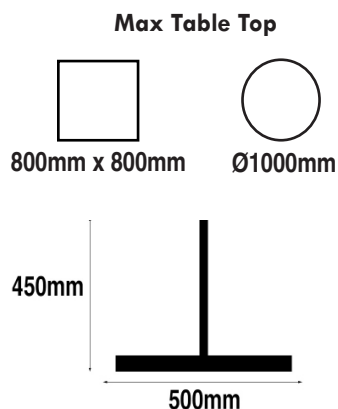

Eurofit Golden Gate Black Base & S/Steel Column

Overall Height: 450mm
Base Shape: Flat Round
Base Size: 400mm
Base Finish: Black
Column Finish: Stainless Steel

Components	SKU
Base	TF30090BK
Column	TF31290
Website Ref	TFB1043

Eurofit Golden Gate Black Base & S/Steel Column

Overall Height: 690mm
Base Shape: Flat Round
Base Size: 400mm
Base Finish: Black
Column Finish: Stainless Steel

Components	SKU
Base	TF30090BK
Column	TF31291
Website Ref	TFB1044

Eurofit Golden Gate Black Base & S/Steel Column

Overall Height: 450mm
Base Shape: Flat Round
Base Size: 500mm
Base Finish: Black
Column Finish: Stainless Steel

Components	SKU
Base	TF30091BK
Column	TF31290
Website Ref	TFB1045

Dimensions not binding.