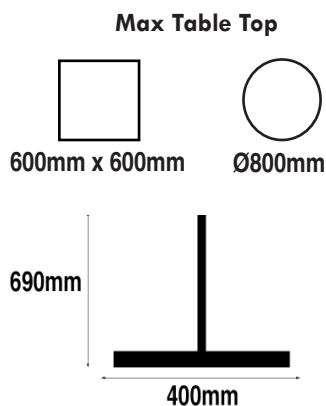

Eurofit Golden Gate Black Base & S/Steel Column

Overall Height: 450mm
Base Shape: Flat Round
Base Size: 400mm
Base Finish: Black
Column Finish: Stainless Steel

Components	SKU
Base	TF30090BK
Column	TF31290
Website Ref	TFB1043

Eurofit Golden Gate Black Base & S/Steel Column

Overall Height: 690mm
Base Shape: Flat Round
Base Size: 400mm
Base Finish: Black
Column Finish: Stainless Steel

Components	SKU
Base	TF30090BK
Column	TF31291
Website Ref	TFB1044

Eurofit Golden Gate Black Base & S/Steel Column

Overall Height: 450mm
Base Shape: Flat Round
Base Size: 500mm
Base Finish: Black
Column Finish: Stainless Steel

Components	SKU
Base	TF30091BK
Column	TF31290
Website Ref	TFB1045

Dimensions not binding.