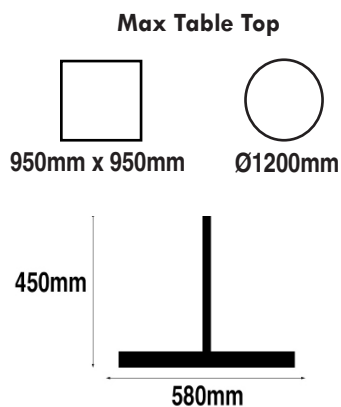

Eurofit Golden Gate S/Steel Base & Black Column

Overall Height: 690mm

Base Shape: Flat Round

Base Size: 500mm

Base Finish: Stainless Steel

Column Finish: Black

Components	SKU
Base	TF30091
Column	TF31291BK
Website Ref	TFB1035

Eurofit Golden Gate S/Steel Base & Black Column

Overall Height: 1100mm

Base Shape: Flat Round

Base Size: 500mm

Base Finish: Stainless Steel

Column Finish: Black

Components	SKU
Base	TF30091
Column	TF31292BK
Website Ref	TFB1036

Eurofit Golden Gate S/Steel Base & Black Column

Overall Height: 450mm

Base Shape: Flat Round

Base Size: 580mm

Base Finish: Stainless Steel

Column Finish: Black

Components	SKU
Base	TF30092
Column	TF31290BK
Website Ref	TFB1037

Dimensions not binding.