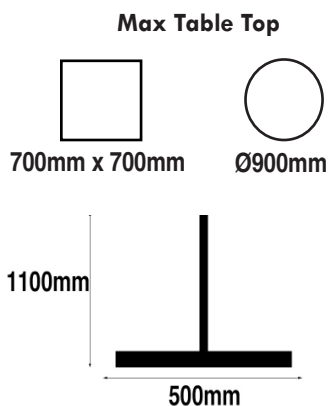

Eurofit Golden Gate S/Steel Base & Black Column

Overall Height: 690mm

Base Shape: Flat Round

Base Size: 500mm

Base Finish: Stainless Steel

Column Finish: Black

Components	SKU
Base	TF30091
Column	TF31291BK
Website Ref	TFB1035

Eurofit Golden Gate S/Steel Base & Black Column

Overall Height: 1100mm

Base Shape: Flat Round

Base Size: 500mm

Base Finish: Stainless Steel

Column Finish: Black

Components	SKU
Base	TF30091
Column	TF31292BK
Website Ref	TFB1036

Eurofit Golden Gate S/Steel Base & Black Column

Overall Height: 450mm

Base Shape: Flat Round

Base Size: 580mm

Base Finish: Stainless Steel

Column Finish: Black

Components	SKU
Base	TF30092
Column	TF31290BK
Website Ref	TFB1037

Dimensions not binding.