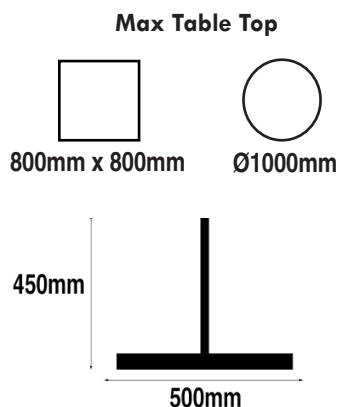

**Eurofit Golden Gate S/Steel Base & Black Column**

**Overall Height:** 450mm

**Base Shape:** Flat Round

**Base Size:** 400mm

**Base Finish:** Stainless Steel

**Column Finish:** Black

Components	SKU
Base	TF30090
Column	TF31290BK
Website Ref	<a href="#">TFB1032</a>

**Eurofit Golden Gate S/Steel Base & Black Column**

**Overall Height:** 690mm

**Base Shape:** Flat Round

**Base Size:** 400mm

**Base Finish:** Stainless Steel

**Column Finish:** Black

Components	SKU
Base	TF30090
Column	TF31291BK
Website Ref	<a href="#">TFB1033</a>

**Eurofit Golden Gate S/Steel Base & Black Column**

**Overall Height:** 450mm

**Base Shape:** Flat Round

**Base Size:** 500mm

**Base Finish:** Stainless Steel

**Column Finish:** Black

Components	SKU
Base	TF30091
Column	TF31290BK
Website Ref	<a href="#">TFB1034</a>

Dimensions not binding.