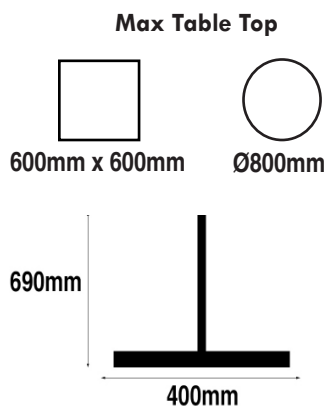

**Eurofit Golden Gate S/Steel Base & Black Column**

**Overall Height:** 450mm

**Base Shape:** Flat Round

**Base Size:** 400mm

**Base Finish:** Stainless Steel

**Column Finish:** Black

Components	SKU
Base	TF30090
Column	TF31290BK
Website Ref	<a href="#">TFB1032</a>

**Eurofit Golden Gate S/Steel Base & Black Column**

**Overall Height:** 690mm

**Base Shape:** Flat Round

**Base Size:** 400mm

**Base Finish:** Stainless Steel

**Column Finish:** Black

Components	SKU
Base	TF30090
Column	TF31291BK
Website Ref	<a href="#">TFB1033</a>

**Eurofit Golden Gate S/Steel Base & Black Column**

**Overall Height:** 450mm

**Base Shape:** Flat Round

**Base Size:** 500mm

**Base Finish:** Stainless Steel

**Column Finish:** Black

Components	SKU
Base	TF30091
Column	TF31290BK
Website Ref	<a href="#">TFB1034</a>

Dimensions not binding.