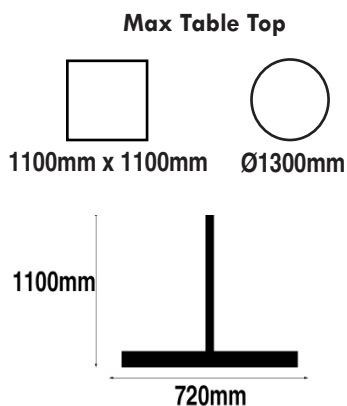

Eurofit Golden Gate Black Base & Column

Overall Height: 690mm
Base Shape: Flat Round
Base Size: 720mm
Base Finish: Black
Column Finish: Black

Components	SKU
Base	TF30093BK
Column	TF31294BK
Website Ref	TFB1030

Eurofit Golden Gate Black Base & Column

Overall Height: 1100mm
Base Shape: Flat Round
Base Size: 720mm
Base Finish: Black
Column Finish: Black

Components	SKU
Base	TF30093BK
Column	TF31295BK
Website Ref	TFB1031