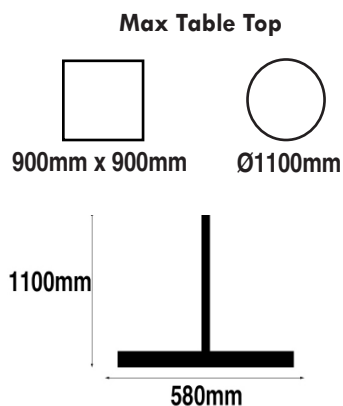

Eurofit Golden Gate Black Base & Column

Overall Height: 690mm
Base Shape: Flat Round
Base Size: 580mm
Base Finish: Black
Column Finish: Black

Components	SKU
Base	TF30092BK
Column	TF31291BK
Website Ref	TFB1027

Eurofit Golden Gate Black Base & Column

Overall Height: 1100mm
Base Shape: Flat Round
Base Size: 580mm
Base Finish: Black
Column Finish: Black

Components	SKU
Base	TF30092BK
Column	TF31292BK
Website Ref	TFB1028

Eurofit Golden Gate Black Base & Column

Overall Height: 450mm
Base Shape: Flat Round
Base Size: 720mm
Base Finish: Black
Column Finish: Black

Components	SKU
Base	TF30093BK
Column	TF31293BK
Website Ref	TFB1029

Dimensions not binding.