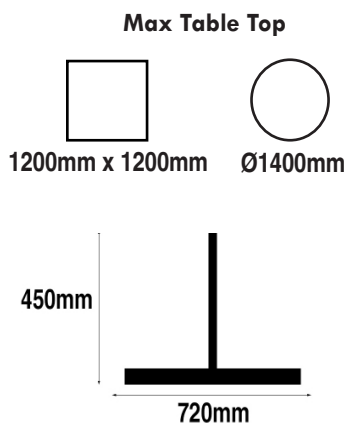

Eurofit Golden Gate Black Base & Column

Overall Height: 690mm
Base Shape: Flat Round
Base Size: 580mm
Base Finish: Black
Column Finish: Black

Components	SKU
Base	TF30092BK
Column	TF31291BK
Website Ref	TFB1027

Eurofit Golden Gate Black Base & Column

Overall Height: 1100mm
Base Shape: Flat Round
Base Size: 580mm
Base Finish: Black
Column Finish: Black

Components	SKU
Base	TF30092BK
Column	TF31292BK
Website Ref	TFB1028

Eurofit Golden Gate Black Base & Column

Overall Height: 450mm
Base Shape: Flat Round
Base Size: 720mm
Base Finish: Black
Column Finish: Black

Components	SKU
Base	TF30093BK
Column	TF31293BK
Website Ref	TFB1029

Dimensions not binding.