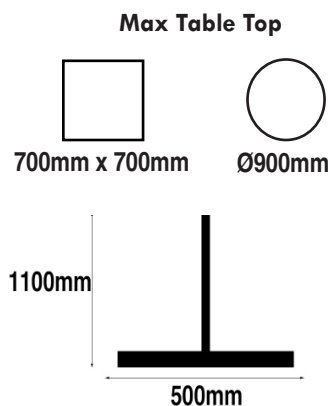

**Eurofit Golden Gate Black Base & Column**

**Overall Height:** 690mm  
**Base Shape:** Flat Round  
**Base Size:** 500mm  
**Base Finish:** Black  
**Column Finish:** Black

Components	SKU
Base	TF30091BK
Column	TF31291BK
Website Ref	<a href="#">TFB1024</a>

**Eurofit Golden Gate Black Base & Column**

**Overall Height:** 1100mm  
**Base Shape:** Flat Round  
**Base Size:** 500mm  
**Base Finish:** Black  
**Column Finish:** Black

Components	SKU
Base	TF30091BK
Column	TF31292BK
Website Ref	<a href="#">TFB1025</a>

**Eurofit Golden Gate Black Base & Column**

**Overall Height:** 450mm  
**Base Shape:** Flat Round  
**Base Size:** 580mm  
**Base Finish:** Black  
**Column Finish:** Black

Components	SKU
Base	TF30092BK
Column	TF31290BK
Website Ref	<a href="#">TFB1026</a>

Dimensions not binding.