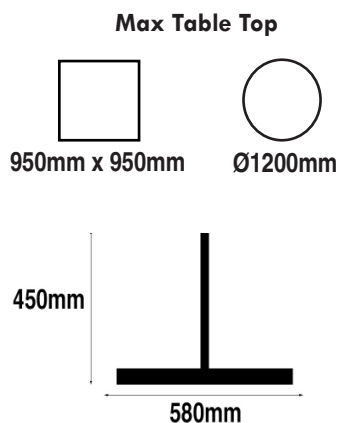

**Eurofit Golden Gate Black Base & Column**

**Overall Height:** 690mm  
**Base Shape:** Flat Round  
**Base Size:** 500mm  
**Base Finish:** Black  
**Column Finish:** Black

Components	SKU
Base	TF30091BK
Column	TF31291BK
Website Ref	<a href="#">TFB1024</a>

**Eurofit Golden Gate Black Base & Column**

**Overall Height:** 1100mm  
**Base Shape:** Flat Round  
**Base Size:** 500mm  
**Base Finish:** Black  
**Column Finish:** Black

Components	SKU
Base	TF30091BK
Column	TF31292BK
Website Ref	<a href="#">TFB1025</a>

**Eurofit Golden Gate Black Base & Column**

**Overall Height:** 450mm  
**Base Shape:** Flat Round  
**Base Size:** 580mm  
**Base Finish:** Black  
**Column Finish:** Black

Components	SKU
Base	TF30092BK
Column	TF31290BK
Website Ref	<a href="#">TFB1026</a>

Dimensions not binding.