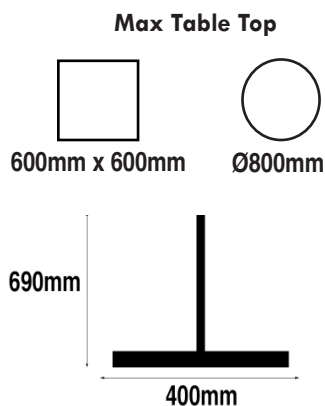

**Eurofit Golden Gate Black Base & Column**

**Overall Height:** 450mm  
**Base Shape:** Flat Round  
**Base Size:** 400mm  
**Base Finish:** Black  
**Column Finish:** Black

Components	SKU
Base	TF30090BK
Column	TF31290BK
Website Ref	<a href="#">TFB1021</a>

**Eurofit Golden Gate Black Base & Column**

**Overall Height:** 690mm  
**Base Shape:** Flat Round  
**Base Size:** 400mm  
**Base Finish:** Black  
**Column Finish:** Black

Components	SKU
Base	TF30090BK
Column	TF31291BK
Website Ref	<a href="#">TFB1022</a>

**Eurofit Golden Gate Black Base & Column**

**Overall Height:** 450mm  
**Base Shape:** Flat Round  
**Base Size:** 500mm  
**Base Finish:** Black  
**Column Finish:** Black

Components	SKU
Base	TF30091BK
Column	TF31290BK
Website Ref	<a href="#">TFB1023</a>

Dimensions not binding.