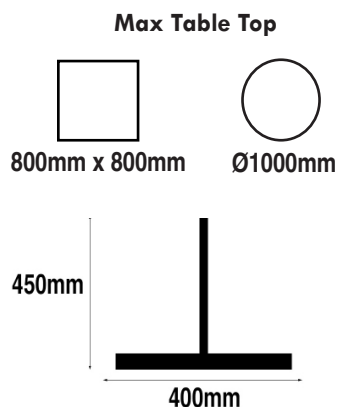

**Eurofit Golden Gate Black Base & Column**

**Overall Height:** 450mm  
**Base Shape:** Flat Round  
**Base Size:** 400mm  
**Base Finish:** Black  
**Column Finish:** Black

Components	SKU
Base	TF30090BK
Column	TF31290BK
Website Ref	<a href="#">TFB1021</a>

**Eurofit Golden Gate Black Base & Column**

**Overall Height:** 690mm  
**Base Shape:** Flat Round  
**Base Size:** 400mm  
**Base Finish:** Black  
**Column Finish:** Black

Components	SKU
Base	TF30090BK
Column	TF31291BK
Website Ref	<a href="#">TFB1022</a>

**Eurofit Golden Gate Black Base & Column**

**Overall Height:** 450mm  
**Base Shape:** Flat Round  
**Base Size:** 500mm  
**Base Finish:** Black  
**Column Finish:** Black

Components	SKU
Base	TF30091BK
Column	TF31290BK
Website Ref	<a href="#">TFB1023</a>

Dimensions not binding.