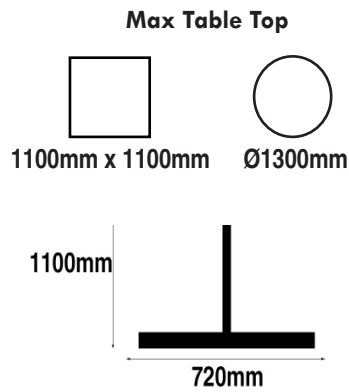

Eurofit Golden Gate S/Steel Base & Column

Overall Height: 690mm
Base Shape: Flat Round
Base Size: 720mm
Base Finish: Stainless Steel
Column Finish: Stainless Steel

Components	SKU
Base	TF30093
Column	TF31294
Website Ref	TFB1019

Eurofit Golden Gate S/Steel Base & Column

Overall Height: 1100mm
Base Shape: Flat Round
Base Size: 720mm
Base Finish: Stainless Steel
Column Finish: Stainless Steel

Components	SKU
Base	TF30093
Column	TF31295
Website Ref	TFB1020