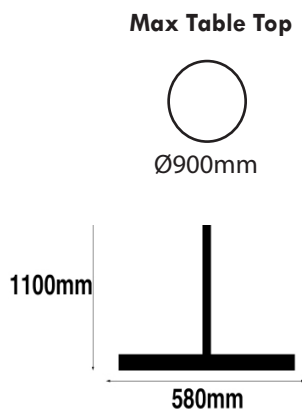

**Eurofit Golden Gate S/Steel Base & Column**

**Overall Height:** 690mm  
**Base Shape:** Flat Round  
**Base Size:** 580mm  
**Base Finish:** Stainless Steel  
**Column Finish:** Stainless Steel  
**Weight:** 22kg

| Components  | SKU     |
|-------------|---------|
| Base        | TF30092 |
| Column      | TF31291 |
| Website Ref | TFB1016 |

**Eurofit Golden Gate S/Steel Base & Column**

**Overall Height:** 1100mm  
**Base Shape:** Flat Round  
**Base Size:** 580mm  
**Base Finish:** Stainless Steel  
**Column Finish:** Stainless Steel  
**Weight:** 23kg

| Components  | SKU     |
|-------------|---------|
| Base        | TF30092 |
| Column      | TF31292 |
| Website Ref | TFB1017 |

**Eurofit Golden Gate S/Steel Base & Column**

**Overall Height:** 690mm  
**Base Shape:** Flat Round  
**Base Size:** 720mm  
**Base Finish:** Stainless Steel  
**Column Finish:** Stainless Steel  
**Weight:** 31kg

| Components  | SKU     |
|-------------|---------|
| Base        | TF30093 |
| Column      | TF31294 |
| Website Ref | TFB0019 |

Dimensions not binding.