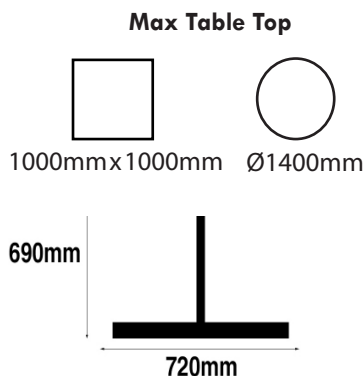

**Eurofit Golden Gate S/Steel Base & Column**

**Overall Height:** 690mm  
**Base Shape:** Flat Round  
**Base Size:** 580mm  
**Base Finish:** Stainless Steel  
**Column Finish:** Stainless Steel  
**Weight:** 22kg

| Components  | SKU     |
|-------------|---------|
| Base        | TF30092 |
| Column      | TF31291 |
| Website Ref | TFB1016 |

**Eurofit Golden Gate S/Steel Base & Column**

**Overall Height:** 1100mm  
**Base Shape:** Flat Round  
**Base Size:** 580mm  
**Base Finish:** Stainless Steel  
**Column Finish:** Stainless Steel  
**Weight:** 23kg

| Components  | SKU     |
|-------------|---------|
| Base        | TF30092 |
| Column      | TF31292 |
| Website Ref | TFB1017 |

**Eurofit Golden Gate S/Steel Base & Column**

**Overall Height:** 690mm  
**Base Shape:** Flat Round  
**Base Size:** 720mm  
**Base Finish:** Stainless Steel  
**Column Finish:** Stainless Steel  
**Weight:** 31kg