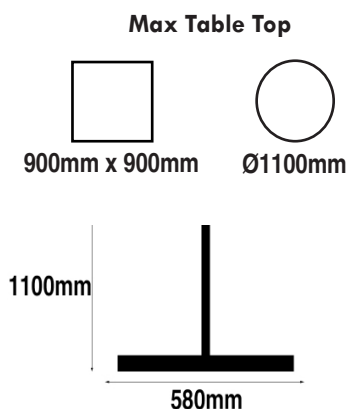

Eurofit Golden Gate S/Steel Base & Column

Overall Height: 690mm
Base Shape: Flat Round
Base Size: 580mm
Base Finish: Stainless Steel
Column Finish: Stainless Steel

Components	SKU
Base	TF30092
Column	TF31291
Website Ref	TFB1016

Eurofit Golden Gate S/Steel Base & Column

Overall Height: 1100mm
Base Shape: Flat Round
Base Size: 580mm
Base Finish: Stainless Steel
Column Finish: Stainless Steel

Components	SKU
Base	TF30092
Column	TF31292
Website Ref	TFB1017

Eurofit Golden Gate S/Steel Base & Column

Overall Height: 450mm
Base Shape: Flat Round
Base Size: 720mm
Base Finish: Stainless Steel
Column Finish: Stainless Steel

Components	SKU
Base	TF30093
Column	TF31293
Website Ref	TFB1018

Dimensions not binding.