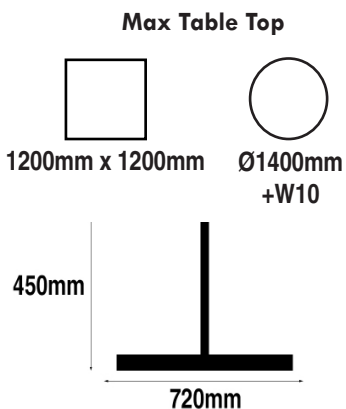

Eurofit Golden Gate S/Steel Base & Column

Overall Height: 690mm
Base Shape: Flat Round
Base Size: 580mm
Base Finish: Stainless Steel
Column Finish: Stainless Steel

Components	SKU
Base	TF30092
Column	TF31291
Website Ref	TFB1016

Eurofit Golden Gate S/Steel Base & Column

Overall Height: 1100mm
Base Shape: Flat Round
Base Size: 580mm
Base Finish: Stainless Steel
Column Finish: Stainless Steel

Components	SKU
Base	TF30092
Column	TF31292
Website Ref	TFB1017

Eurofit Golden Gate S/Steel Base & Column

Overall Height: 450mm
Base Shape: Flat Round
Base Size: 720mm
Base Finish: Stainless Steel
Column Finish: Stainless Steel

Components	SKU
Base	TF30093
Column	TF31293
Website Ref	TFB1018

Dimensions not binding.