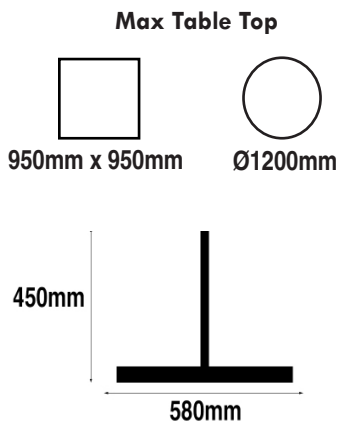

Eurofit Golden Gate S/Steel Base & Column

Overall Height: 690mm
Base Shape: Flat Round
Base Size: 500mm
Base Finish: Stainless Steel
Column Finish: Stainless Steel

Components	SKU
Base	TF30091
Column	TF31291
Website Ref	TFB1013

Eurofit Golden Gate S/Steel Base & Column

Overall Height: 1100mm
Base Shape: Flat Round
Base Size: 500mm
Base Finish: Stainless Steel
Column Finish: Stainless Steel

Components	SKU
Base	TF30091
Column	TF31292
Website Ref	TFB1014

Eurofit Golden Gate S/Steel Base & Column

Overall Height: 450mm
Base Shape: Flat Round
Base Size: 580mm
Base Finish: Stainless Steel
Column Finish: Stainless Steel

Components	SKU
Base	TF30092
Column	TF31290
Website Ref	TFB1015

Dimensions not binding.