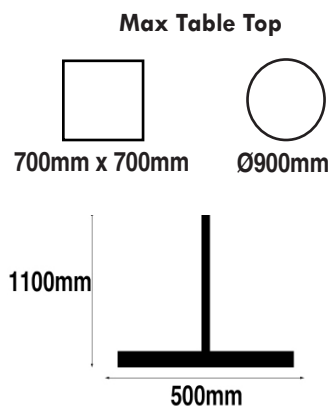

Eurofit Golden Gate S/Steel Base & Column

Overall Height: 690mm
Base Shape: Flat Round
Base Size: 500mm
Base Finish: Stainless Steel
Column Finish: Stainless Steel

Components	SKU
Base	TF30091
Column	TF31291
Website Ref	TFB1013

Eurofit Golden Gate S/Steel Base & Column

Overall Height: 1100mm
Base Shape: Flat Round
Base Size: 500mm
Base Finish: Stainless Steel
Column Finish: Stainless Steel

Components	SKU
Base	TF30091
Column	TF31292
Website Ref	TFB1014

Eurofit Golden Gate S/Steel Base & Column

Overall Height: 450mm
Base Shape: Flat Round
Base Size: 580mm
Base Finish: Stainless Steel
Column Finish: Stainless Steel

Components	SKU
Base	TF30092
Column	TF31290
Website Ref	TFB1015

Dimensions not binding.