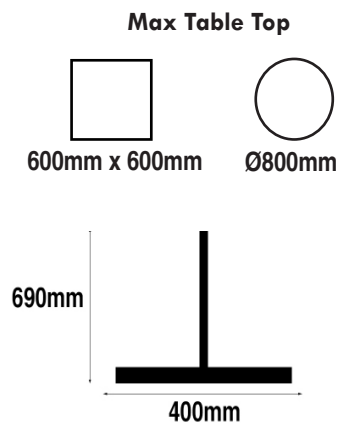

Eurofit Golden Gate S/Steel Base & Column

Overall Height: 450mm
Base Shape: Flat Round
Base Size: 400mm
Base Finish: Stainless Steel
Column Finish: Stainless Steel

Component	SKU
Base	TF30090
Column	TF31290
Website Ref	TFB1010

Eurofit Golden Gate S/Steel Base & Column

Overall Height: 690mm
Base Shape: Flat Round
Base Size: 400mm
Base Finish: Stainless Steel
Column Finish: Stainless Steel

Components	SKU
Base	TF30090
Column	TF31291
Website Ref	TFB1011

Eurofit Golden Gate S/Steel Base & Column

Overall Height: 450mm
Base Shape: Flat Round
Base Size: 500mm
Base Finish: Stainless Steel
Column Finish: Stainless Steel

Components	SKU
Base	TF30091
Column	TF31290
Website Ref	TFB1012

Dimensions not binding.