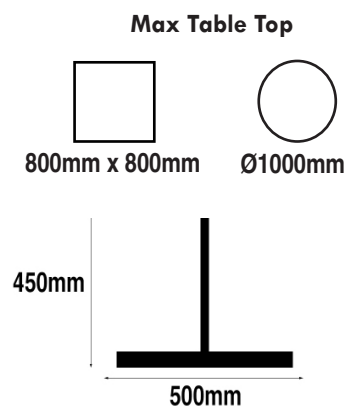

Eurofit Golden Gate S/Steel Base & Column

Overall Height: 450mm
Base Shape: Flat Round
Base Size: 400mm
Base Finish: Stainless Steel
Column Finish: Stainless Steel

Component	SKU
Base	TF30090
Column	TF31290
Website Ref	TFB1010

Eurofit Golden Gate S/Steel Base & Column

Overall Height: 690mm
Base Shape: Flat Round
Base Size: 400mm
Base Finish: Stainless Steel
Column Finish: Stainless Steel

Components	SKU
Base	TF30090
Column	TF31291
Website Ref	TFB1011

Eurofit Golden Gate S/Steel Base & Column

Overall Height: 450mm
Base Shape: Flat Round
Base Size: 500mm
Base Finish: Stainless Steel
Column Finish: Stainless Steel

Components	SKU
Base	TF30091
Column	TF31290
Website Ref	TFB1012

Dimensions not binding.