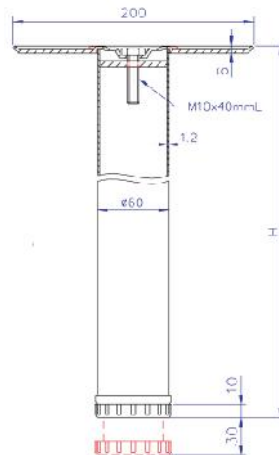

Ø60mm Table Legs 710mm

Details

- 60mm Diameter Round Table Legs
- Complete with Steel Top Plate and Screws.
- 30mm Adjustable Feet.
- Variety of Finishes

Code	Height	Finish	Unit
TF06019	710MM	LIGHT GREY	1 SET
TF06020	710MM	CHROME	1 SET
TF06088	710MM	SILVER	1 SET
TF06089	710MM	GRAPHITE GREY	1 SET

Ø60mm Table Legs 870 & 1100mm

Details

- 60mm Diameter Round Table Legs
- Complete With Top Plate and Screws.
- 30mm Adjustable Feet.
- Variety of Finishes

Code	Height	Finish	Unit
TF06021	870MM	BLACK	EACH
TF06028	870MM	CHROME	EACH
TF06030	870MM	WHITE	EACH
TF06092	870MM	SILVER	EACH
TF06034	1100MM	CHROME	1 SET