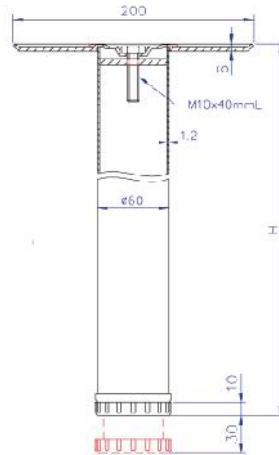

Ø60mm Table Legs 710mm

Details

- 60mm Diameter Round Table Legs
- Complete with Steel Top Plate and Screws.
- 30mm Adjustable Feet.
- Variety of Finishes

Code	Height	Finish	Unit
TF06019	710MM	LIGHT GREY	1 SET
TF06020	710MM	CHROME	1 SET
TF06088	710MM	SILVER	1 SET
TF06089	710MM	GRAPHITE GREY	1 SET

Ø60mm Table Legs 870 & 1100mm

Details

- 60mm Diameter Round Table Legs
- Complete With Top Plate and Screws.
- 30mm Adjustable Feet.
- Variety of Finishes

Code	Height	Finish	Unit
TF06021	870MM	BLACK	EACH
TF06028	870MM	CHROME	EACH
TF06030	870MM	WHITE	EACH
TF06092	870MM	SILVER	EACH
TF06034	1100MM	CHROME	1 SET