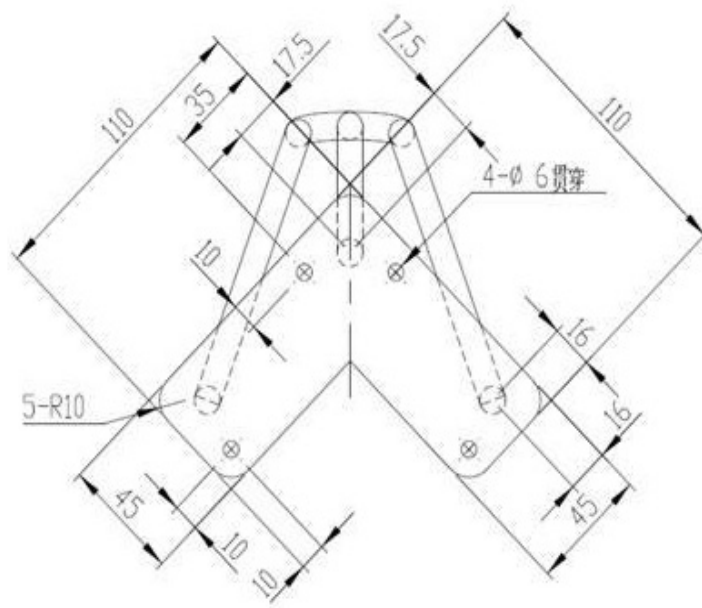

## Black Hairpin Legs

**Finish:** Black

**Sold As:** Set of 4

**Fixing Screws Included**

Height	SKU
100mm	TF42104BK
200mm	TF42108BK
300mm	TF42112BK
350mm	TF42114BK
410mm	TF43216BK
710mm	TF43228BK
860mm	TF43234BK

SKU	Height (mm)	Rod Style	Rod Thickness (mm)
TF42104BK	100	2	10
TF42108BK	200	2	10
TF42112BK	300	2	10
TF42114BK	350	2	10
TF43216BK	410	3	12
TF43228BK	710	3	12
TF43234BK	860	3	12

Dimensions not binding.