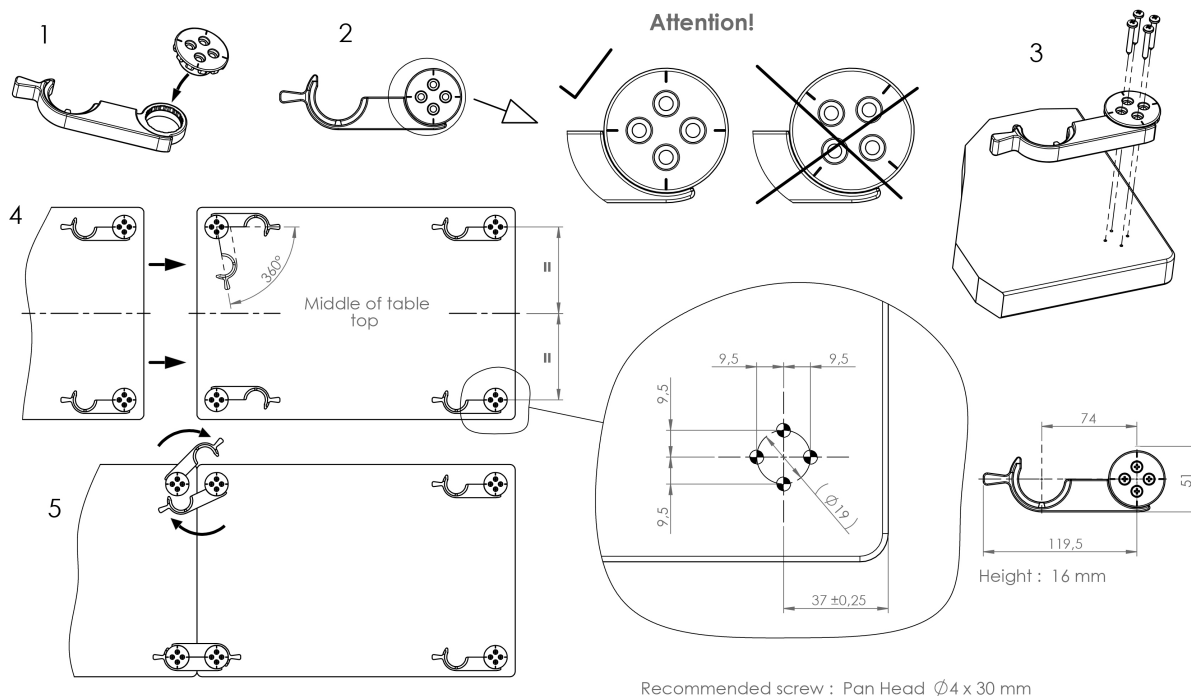

Details

- Black plastic table connector lock/latch

| Code | Description |
|---------|----------------------------|
| CL10016 | Table Connector Lock/Latch |