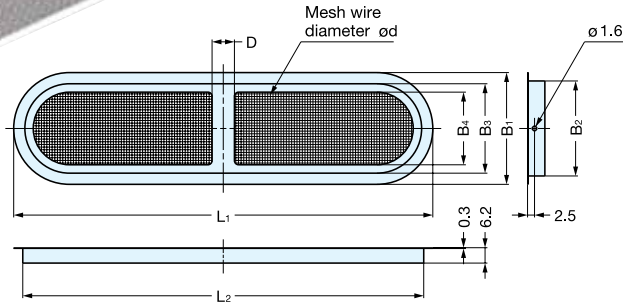

VENTILATOR

SAD

• 0.4 mm mesh wire diameter.

Installation

Material	Finish
304 Stainless Steel	Satin

Item No.	L_1	B_1	B_3	B_4	L_2	B_2	D	d	Weight (g)	Box (pcs)	Carton (pcs)
SAD-150	150 (5-29/32")	40 (1-37/64")	32	26	143.5	34	8	0.4	18.5	30	600
SAD-200	200.5 (7-57/64")	50 (1-31/32")	42	35	194	44	10		30		300