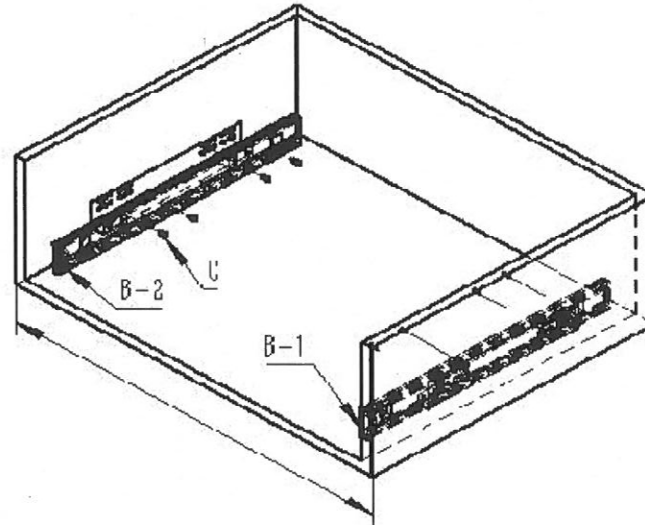

Mounting guidelines

Accessories

BASKET

RUNNERS

SCREWS

ST4X 14(16 Stic/ps)

Installation steps

Fix the runner on both side of inside cabinet respectively with screw C.