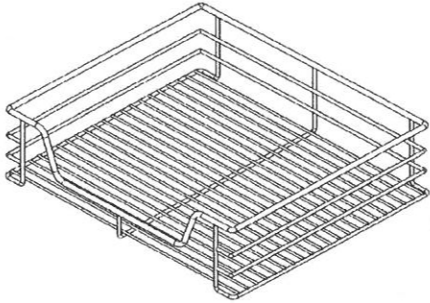

Mounting guidelines

Accessories

BASKET

RUNNERS

SCREWS

ST4X 14(16 Stic/ps)

Installation steps

Fix the runner on both side of inside cabinet respectively with screw C.