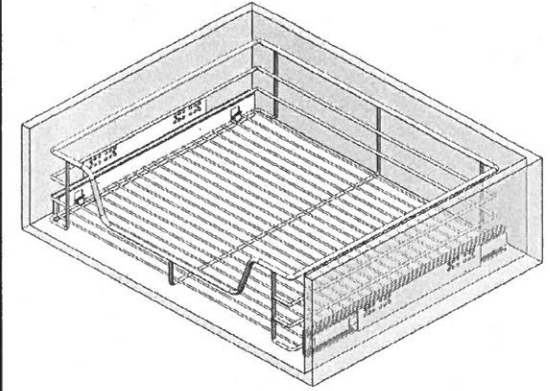

Mounting guidelines

Accessories

BASKET

RUNNERS

SCREWS

ST4X 14(16 Stic/ps)

Installation steps

Fix the runner on both side of inside cabinet respectively with screw C.