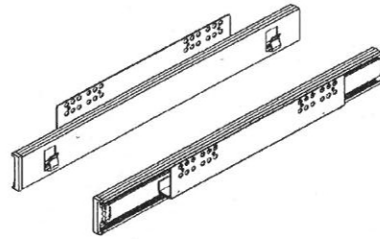

Mounting guidelines

Accessories

BASKET

RUNNERS

SCREWS

ST4X 14(16 Stic/ps)

Installation steps

Fix the runner on both side of inside cabinet respectively with screw C.