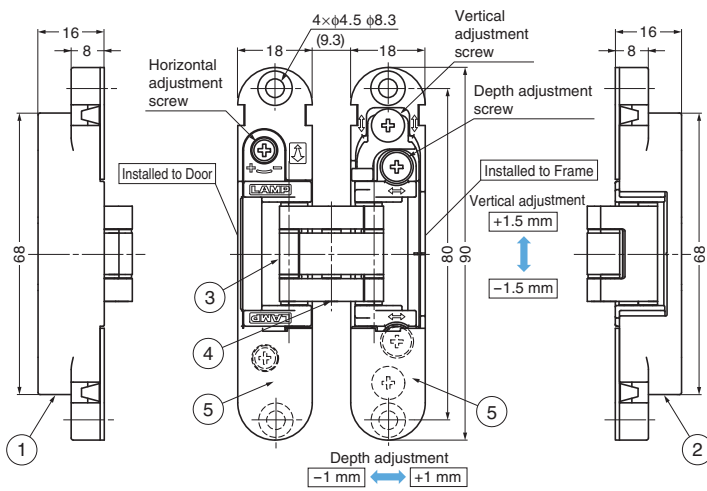

■ For Easy Installation

1. Separate parts as shown in picture "a".
2. Screw on the hinge body to door, and hinge bracket to door frame.
3. As shown in picture "b", insert hinge body straight into hinge bracket. Bracket will temporarily hold the body for easy installation.
4. Use "screw A" to fix body on bracket.
5. Adjust horizontally by turning "screw B".
6. Loosen "screw A" for vertical adjustment. Tighten "screw A" after vertical adjustment completed.
7. For depth adjustment, loosen "screw C" (one turn). Tighten "screw C" after completed.
8. Snap on plastic covers after all above completed.

■ Installation

■ 3-WAY Adjustment

3-WAY ADJUSTABLE CONCEALED HINGE

HES3D-90

■ Features

- 3-way adjustment function allows vertical, horizontal, and depth adjustment after hinge installed.
- Cover hides all screw heads for clean appearance.
- Special colour is possible to make as made to order. For further details, please contact local representatives.

■ Parts Included

Countersunk head screw 4×20 (4 pcs./hinge)

HINGES

3-WAY ADJUSTABLE CONCEALED HINGE

■ Cut Out Dimensions

No.	Part Name	Material	Finish	
			DC	DN
①	Body	Zinc Alloy (ZDC)	Satin Chrome	Satin Nickel
②	Base Frame	Zinc Alloy (ZDC)	Satin Chrome	Satin Nickel
③	Arm	Zinc Alloy (ZDC)	Satin Chrome	Satin Nickel
④	Shaft	Stainless Steel	—	—
⑤	Cover	ABS	Satin Chrome	Satin Nickel

Item Code	Item Name	Colour	Door Thickness	Opening Angle	Weight	Box	Carton
170-029-221	HES3D-90DC	Silver	Min. 23	180°	198 g	2 pcs	48 pcs
170-029-222	HES3D-90DN	Champagne Gold	Min. 23	180°	198 g	2 pcs	48 pcs