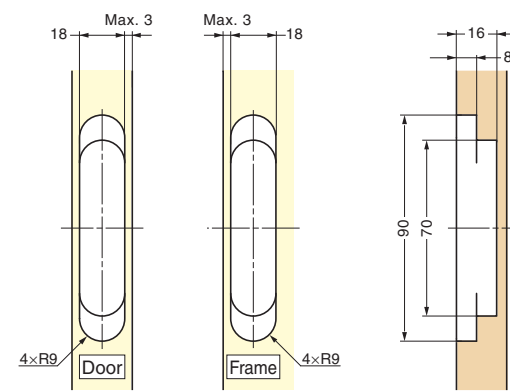

■ For Easy Installation

1. Separate parts as shown in picture "a".
2. Screw on the hinge body to door, and hinge bracket to door frame.
3. As shown in picture "b", insert hinge body straight into hinge bracket. Bracket will temporarily hold the body for easy installation.
4. Use "screw A" to fix body on bracket.
5. Adjust horizontally by turning "screw B".
6. Loosen "screw A" for vertical adjustment. Tighten "screw A" after vertical adjustment completed.
7. For depth adjustment, loosen "screw C" (one turn). Tighten "screw C" after completed.
8. Snap on plastic covers after all above completed.

■ Installation

■ 3-WAY Adjustment

3-WAY ADJUSTABLE CONCEALED HINGE

HES3D-90

■ Features

- 3-way adjustment function allows vertical, horizontal, and depth adjustment after hinge installed.
- Cover hides all screw heads for clean appearance.
- Special colour is possible to make as made to order. For further details, please contact local representatives.

■ Parts Included

Countersunk head screw 4×20 (4 pcs./hinge)

HINGES

3-WAY ADJUSTABLE CONCEALED HINGE

■ Cut Out Dimensions

No.	Part Name	Material	Finish	
			DC	DN
①	Body	Zinc Alloy (ZDC)	Satin Chrome	Satin Nickel
②	Base Frame	Zinc Alloy (ZDC)	Satin Chrome	Satin Nickel
③	Arm	Zinc Alloy (ZDC)	Satin Chrome	Satin Nickel
④	Shaft	Stainless Steel	—	—
⑤	Cover	ABS	Satin Chrome	Satin Nickel

Item Code	Item Name	Colour	Door Thickness	Opening Angle	Weight	Box	Carton
170-029-221	HES3D-90DC	Silver	Min. 23	180°	198 g	2 pcs	48 pcs
170-029-222	HES3D-90DN	Champagne Gold	Min. 23	180°	198 g	2 pcs	48 pcs