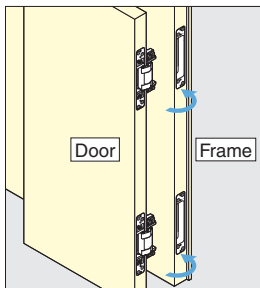

HES CONCEALED HINGE SERIES

HINGES

HES CONCEALED HINGE SERIES

■ Features

- The hinges are completely hidden when the door is closed.
- 3-WAY adjustment function allows vertical, horizontal, and depth adjustment after hinge installed.
- Can be used together with a door closer or door damper.
 - LAPCON DOOR DAMPER LDD-S (P.720-721)
 - LAPCON DOOR DAMPER LDD-V (P.718)
 - LAPCON DOOR CLOSER LDC-N2 (P.722-724)

■ For Easy Installation

1. Separate parts as shown in picture "a".
2. Screw on the hinge body to door, and hinge bracket to door frame.
3. As shown in picture "b", insert hinge body straight into hinge bracket. Bracket will temporarily hold the body for easy installation.
4. Use "screw A" to fix body on bracket.
5. Adjust horizontally by turning "screw B".
6. Loosen "screw A" for vertical adjustment. Tighten "screw A" after vertical adjustment completed.
7. For depth adjustment, loosen "screw C" (one turn). Tighten "screw C" after completed.
8. Snap on plastic covers after all above completed.

■ Installation

■ 3-WAY Adjustment

3-WAY ADJUSTABLE CONCEALED HINGE

HES3D-90

■ Features

- 3-way adjustment function allows vertical, horizontal, and depth adjustment after hinge installed.
- Cover hides all screw heads for clean appearance.
- Special colour is possible to make as made to order. For further details, please contact local representatives.

■ Parts Included

Countersunk head screw 4×20 (4 pcs./hinge)

HINGES

3-WAY ADJUSTABLE CONCEALED HINGE

■ Cut Out Dimensions

No.	Part Name	Material	Finish	
			DC	DN
①	Body	Zinc Alloy (ZDC)	Satin Chrome	Satin Nickel
②	Base Frame	Zinc Alloy (ZDC)	Satin Chrome	Satin Nickel
③	Arm	Zinc Alloy (ZDC)	Satin Chrome	Satin Nickel
④	Shaft	Stainless Steel	—	—
⑤	Cover	ABS	Satin Chrome	Satin Nickel