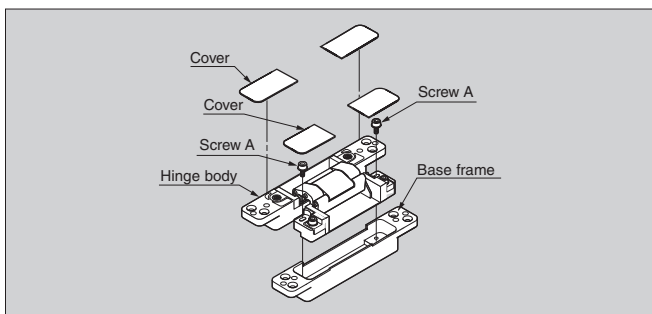

HES CONCEALED HINGE SERIES

HINGES

HES CONCEALED HINGE SERIES

■ Features

- The hinges are completely hidden when the door is closed.
- 3-WAY adjustment function allows vertical, horizontal, and depth adjustment after hinge installed.
- Can be used together with a door closer or door damper.
 - LAPCON DOOR DAMPER LDD-S (P.720-721)
 - LAPCON DOOR DAMPER LDD-V (P.718)
 - LAPCON DOOR CLOSER LDC-N2 (P.722-724)

■ For Easy Installation

1. Separate parts as shown in picture "a".
2. Screw on the hinge body to door, and hinge bracket to door frame.
3. As shown in picture "b", insert hinge body straight into hinge bracket. Bracket will temporarily hold the body for easy installation.
4. Use "screw A" to fix body on bracket.
5. Adjust horizontally by turning "screw B".
6. Loosen "screw A" for vertical adjustment. Tighten "screw A" after vertical adjustment completed.
7. For depth adjustment, loosen "screw C" (one turn). Tighten "screw C" after completed.
8. Snap on plastic covers after all above completed.

■ Installation

■ 3-WAY Adjustment

3-WAY ADJUSTABLE CONCEALED HINGE

HES3D-90

■ Features

- 3-way adjustment function allows vertical, horizontal, and depth adjustment after hinge installed.
- Cover hides all screw heads for clean appearance.
- Special colour is possible to make as made to order. For further details, please contact local representatives.

■ Parts Included

Countersunk head screw 4×20 (4 pcs./hinge)

HINGES

3-WAY ADJUSTABLE CONCEALED HINGE

■ Cut Out Dimensions

No.	Part Name	Material	Finish	
			DC	DN
①	Body	Zinc Alloy (ZDC)	Satin Chrome	Satin Nickel
②	Base Frame	Zinc Alloy (ZDC)	Satin Chrome	Satin Nickel
③	Arm	Zinc Alloy (ZDC)	Satin Chrome	Satin Nickel
④	Shaft	Stainless Steel	—	—
⑤	Cover	ABS	Satin Chrome	Satin Nickel