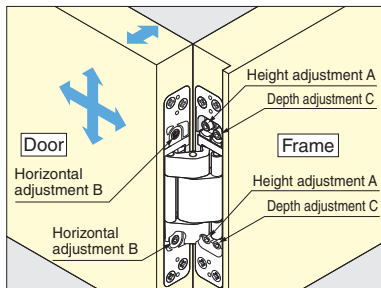

■ For Easy Installation

1. Separate parts as shown in picture "a".
2. Screw on the hinge body to door, and hinge bracket to door frame.
3. As shown in picture "b", insert hinge body straight into hinge bracket. Bracket will temporarily hold the body for easy installation.
4. Use "screw A" to fix body on bracket.
5. Adjust horizontally by turning "screw B".
6. Loosen "screw A" for vertical adjustment. Tighten "screw A" after vertical adjustment completed.
7. For depth adjustment, loosen "screw C" (one turn). Tighten "screw C" after completed.
8. Snap on plastic covers after all above completed.

■ Installation

■ 3-WAY Adjustment

3-WAY ADJUSTABLE CONCEALED HINGE

HES3D-90

■ Features

- 3-way adjustment function allows vertical, horizontal, and depth adjustment after hinge installed.
- Cover hides all screw heads for clean appearance.
- Special colour is possible to make as made to order. For further details, please contact local representatives.

■ Parts Included

Countersunk head screw 4×20 (4 pcs./hinge)

HINGES

3-WAY ADJUSTABLE CONCEALED HINGE

■ Cut Out Dimensions

No.	Part Name	Material	Finish	
			DC	DN
①	Body	Zinc Alloy (ZDC)	Satin Chrome	Satin Nickel
②	Base Frame	Zinc Alloy (ZDC)	Satin Chrome	Satin Nickel
③	Arm	Zinc Alloy (ZDC)	Satin Chrome	Satin Nickel
④	Shaft	Stainless Steel	—	—
⑤	Cover	ABS	Satin Chrome	Satin Nickel