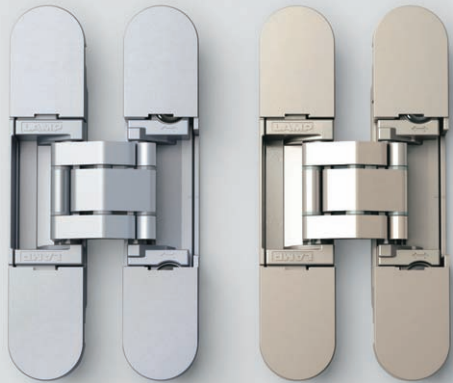

HES CONCEALED HINGE SERIES

HINGES

HES CONCEALED HINGE SERIES

■ Features

- The hinges are completely hidden when the door is closed.
- 3-WAY adjustment function allows vertical, horizontal, and depth adjustment after hinge installed.
- Can be used together with a door closer or door damper.
 - LAPCON DOOR DAMPER LDD-S (P.720-721)
 - LAPCON DOOR DAMPER LDD-V (P.718)
 - LAPCON DOOR CLOSER LDC-N2 (P.722-724)

■ For Easy Installation

1. Separate parts as shown in picture "a".
2. Screw on the hinge body to door, and hinge bracket to door frame.
3. As shown in picture "b", insert hinge body straight into hinge bracket. Bracket will temporarily hold the body for easy installation.
4. Use "screw A" to fix body on bracket.
5. Adjust horizontally by turning "screw B".
6. Loosen "screw A" for vertical adjustment. Tighten "screw A" after vertical adjustment completed.
7. For depth adjustment, loosen "screw C" (one turn). Tighten "screw C" after completed.
8. Snap on plastic covers after all above completed.

■ Installation

■ 3-WAY Adjustment

3-WAY ADJUSTABLE CONCEALED HINGE

HES3D-90

■ Features

- 3-way adjustment function allows vertical, horizontal, and depth adjustment after hinge installed.
- Cover hides all screw heads for clean appearance.
- Special colour is possible to make as made to order. For further details, please contact local representatives.

■ Parts Included

Countersunk head screw 4×20 (4 pcs./hinge)

HINGES

3-WAY ADJUSTABLE CONCEALED HINGE

■ Cut Out Dimensions

No.	Part Name	Material	Finish	
			DC	DN
①	Body	Zinc Alloy (ZDC)	Satin Chrome	Satin Nickel
②	Base Frame	Zinc Alloy (ZDC)	Satin Chrome	Satin Nickel
③	Arm	Zinc Alloy (ZDC)	Satin Chrome	Satin Nickel
④	Shaft	Stainless Steel	—	—
⑤	Cover	ABS	Satin Chrome	Satin Nickel