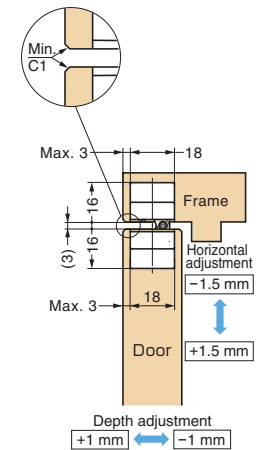

■ For Easy Installation

1. Separate parts as shown in picture "a".
2. Screw on the hinge body to door, and hinge bracket to door frame.
3. As shown in picture "b", insert hinge body straight into hinge bracket. Bracket will temporarily hold the body for easy installation.
4. Use "screw A" to fix body on bracket.
5. Adjust horizontally by turning "screw B".
6. Loosen "screw A" for vertical adjustment. Tighten "screw A" after vertical adjustment completed.
7. For depth adjustment, loosen "screw C" (one turn). Tighten "screw C" after completed.
8. Snap on plastic covers after all above completed.

■ Installation

■ 3-WAY Adjustment

3-WAY ADJUSTABLE CONCEALED HINGE

HES3D-90

■ Features

- 3-way adjustment function allows vertical, horizontal, and depth adjustment after hinge installed.
- Cover hides all screw heads for clean appearance.
- Special colour is possible to make as made to order. For further details, please contact local representatives.

■ Parts Included

Countersunk head screw 4×20 (4 pcs./hinge)

HINGES

3-WAY ADJUSTABLE CONCEALED HINGE

■ Cut Out Dimensions

No.	Part Name	Material	Finish	
			DC	DN
①	Body	Zinc Alloy (ZDC)	Satin Chrome	Satin Nickel
②	Base Frame	Zinc Alloy (ZDC)	Satin Chrome	Satin Nickel
③	Arm	Zinc Alloy (ZDC)	Satin Chrome	Satin Nickel
④	Shaft	Stainless Steel	—	—
⑤	Cover	ABS	Satin Chrome	Satin Nickel