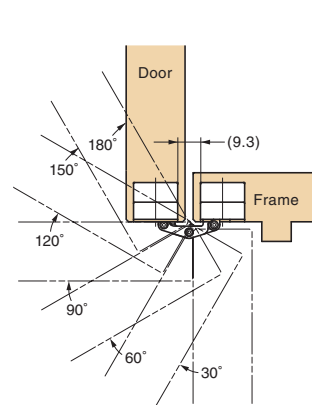

■ For Easy Installation

1. Separate parts as shown in picture "a".
2. Screw on the hinge body to door, and hinge bracket to door frame.
3. As shown in picture "b", insert hinge body straight into hinge bracket. Bracket will temporarily hold the body for easy installation.
4. Use "screw A" to fix body on bracket.
5. Adjust horizontally by turning "screw B".
6. Loosen "screw A" for vertical adjustment. Tighten "screw A" after vertical adjustment completed.
7. For depth adjustment, loosen "screw C" (one turn). Tighten "screw C" after completed.
8. Snap on plastic covers after all above completed.

■ Installation

■ 3-WAY Adjustment

3-WAY ADJUSTABLE CONCEALED HINGE

HES3D-90

■ Features

- 3-way adjustment function allows vertical, horizontal, and depth adjustment after hinge installed.
- Cover hides all screw heads for clean appearance.
- Special colour is possible to make as made to order. For further details, please contact local representatives.

■ Parts Included

Countersunk head screw 4×20 (4 pcs./hinge)

HINGES

3-WAY ADJUSTABLE CONCEALED HINGE

■ Cut Out Dimensions

No.	Part Name	Material	Finish	
			DC	DN
①	Body	Zinc Alloy (ZDC)	Satin Chrome	Satin Nickel
②	Base Frame	Zinc Alloy (ZDC)	Satin Chrome	Satin Nickel
③	Arm	Zinc Alloy (ZDC)	Satin Chrome	Satin Nickel
④	Shaft	Stainless Steel	—	—
⑤	Cover	ABS	Satin Chrome	Satin Nickel

Item Code	Item Name	Colour	Door Thickness	Opening Angle	Weight	Box	Carton
170-029-221	HES3D-90DC	Silver	Min. 23	180°	198 g	2 pcs	48 pcs
170-029-222	HES3D-90DN	Champagne Gold	Min. 23	180°	198 g	2 pcs	48 pcs