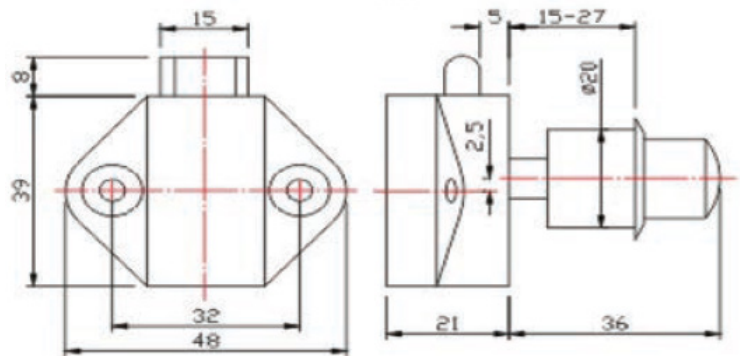

Mini Push Lock

Door Thickness: 15mm

Cutting Hole: 20mm

Finish	SKU
Pearl Nickel	CL10030
Chrome	CL10032

Large Push Locks

Door Thickness: 15mm

Cutting Hole: 25mm

Finish	SKU
Pearl Nickel	CL10040
Chrome	CL10042