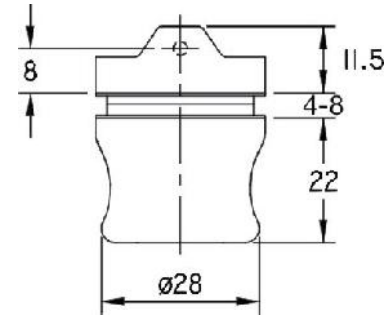

Glass Sliding Door Lock Housing

All of our core removable locks require cores & keys
 See the cores & keys page at the end of this section for more information

LK40005
LK40006

LK40013
LK40015

LK40014
LK40016

LK40017
LK40018

Code	Description	Glass Thickness	Finish
LK40005	LOCK	4 - 8MM	DULL CHROME
LK40006	LOCK	4 - 8MM	NICKEL PLATED
LK40013	W/O PIN EXTENSION	4 - 8MM	DULL CHROME
LK40014	WITH PIN EXTENSION	4 - 8MM	DULL CHROME
LK40015	W/O PIN EXTENSION	4 - 8MM	NICKEL PLATED
LK40016	WITH PIN EXTENSION	4 - 8MM	NICKEL PLATED
LK40017	COVER PLATE	N/A	DULL CHROME
LK40018	COVER PLATE	N/A	NICKEL PLATED