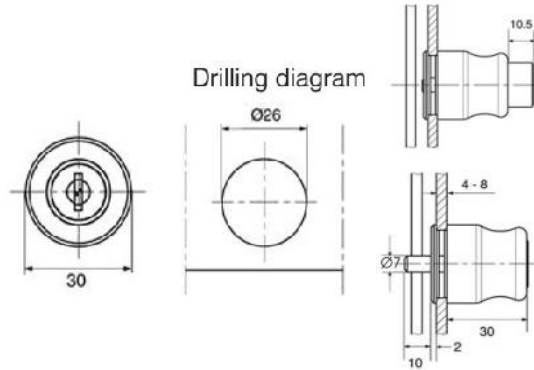

Glass Sliding Door Lock Housing

All of our core removable locks require cores & keys
 See the cores & keys page at the end of this section for more information

LK40005
LK40006

LK40013
LK40015

LK40014
LK40016

LK40017
LK40018

Code	Description	Glass Thickness	Finish
LK40005	LOCK	4 - 8MM	DULL CHROME
LK40006	LOCK	4 - 8MM	NICKEL PLATED
LK40013	W/O PIN EXTENSION	4 - 8MM	DULL CHROME
LK40014	WITH PIN EXTENSION	4 - 8MM	DULL CHROME
LK40015	W/O PIN EXTENSION	4 - 8MM	NICKEL PLATED
LK40016	WITH PIN EXTENSION	4 - 8MM	NICKEL PLATED
LK40017	COVER PLATE	N/A	DULL CHROME
LK40018	COVER PLATE	N/A	NICKEL PLATED