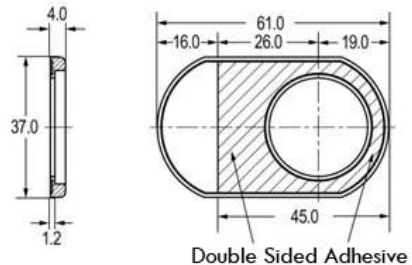

Glass Sliding Door Lock Housing

All of our core removable locks require cores & keys
 See the cores & keys page at the end of this section for more information

LK40005
LK40006

LK40013
LK40015

LK40014
LK40016

LK40017
LK40018

Code	Description	Glass Thickness	Finish
LK40005	LOCK	4 - 8MM	DULL CHROME
LK40006	LOCK	4 - 8MM	NICKEL PLATED
LK40013	W/O PIN EXTENSION	4 - 8MM	DULL CHROME
LK40014	WITH PIN EXTENSION	4 - 8MM	DULL CHROME
LK40015	W/O PIN EXTENSION	4 - 8MM	NICKEL PLATED
LK40016	WITH PIN EXTENSION	4 - 8MM	NICKEL PLATED
LK40017	COVER PLATE	N/A	DULL CHROME
LK40018	COVER PLATE	N/A	NICKEL PLATED