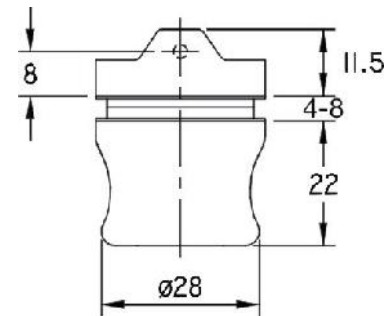

Glass Sliding Door Lock Housing

All of our core removable locks require cores & keys
 See the cores & keys page at the end of this section for more information

LK40005
LK40006

LK40013
LK40015

LK40014
LK40016

LK40017
LK40018

Code	Description	Glass Thickness	Finish
LK40005	LOCK	4 - 8MM	DULL CHROME
LK40006	LOCK	4 - 8MM	NICKEL PLATED
LK40013	W/O PIN EXTENSION	4 - 8MM	DULL CHROME
LK40014	WITH PIN EXTENSION	4 - 8MM	DULL CHROME
LK40015	W/O PIN EXTENSION	4 - 8MM	NICKEL PLATED
LK40016	WITH PIN EXTENSION	4 - 8MM	NICKEL PLATED
LK40017	COVER PLATE	N/A	DULL CHROME
LK40018	COVER PLATE	N/A	NICKEL PLATED