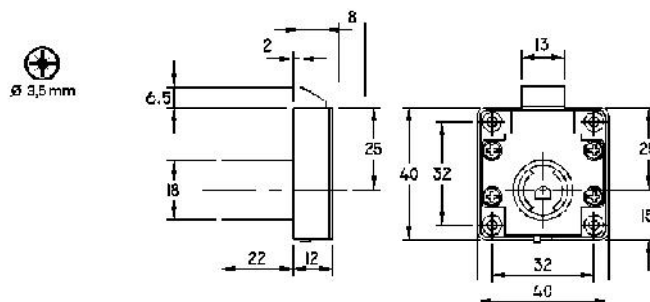

BMB Door Lock Housing

All of our core removable locks require cores & keys

See the cores & keys page at the end of this section for more information

LK30002

LK30017

LK30032

Code	Description	Finish
LK30002	LH/RH CUPBOARD LOCK 22MM BARREL LENGTH	NICKEL PLATED
LK30032	DOUBLE DOOR LOCK 22MM BARREL LENGTH	NICKEL PLATED
LK30017	R/H SLAM LOCK 22MM BARREL LENGTH	NICKEL PLATED