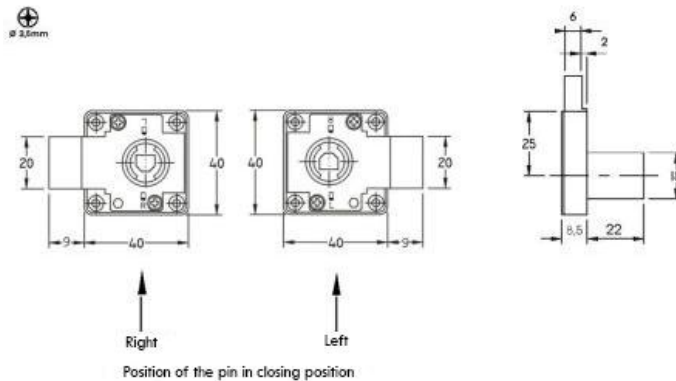

BMB Door Lock Housing

All of our core removable locks require cores & keys

See the cores & keys page at the end of this section for more information

LK30002

LK30017

LK30032

Code	Description	Finish
LK30002	LH/RH CUPBOARD LOCK 22MM BARREL LENGTH	NICKEL PLATED
LK30032	DOUBLE DOOR LOCK 22MM BARREL LENGTH	NICKEL PLATED
LK30017	R/H SLAM LOCK 22MM BARREL LENGTH	NICKEL PLATED