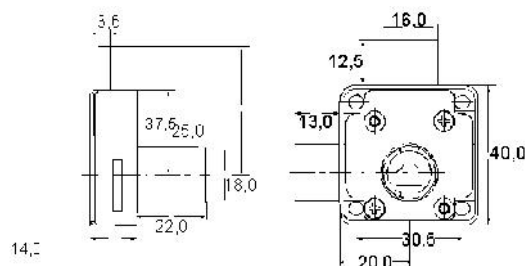

BMB Door Lock Housing

All of our core removable locks require cores & keys

See the cores & keys page at the end of this section for more information

LK30002

LK30017

LK30032

Code	Description	Finish
LK30002	LH/RH CUPBOARD LOCK 22MM BARREL LENGTH	NICKEL PLATED
LK30032	DOUBLE DOOR LOCK 22MM BARREL LENGTH	NICKEL PLATED
LK30017	R/H SLAM LOCK 22MM BARREL LENGTH	NICKEL PLATED