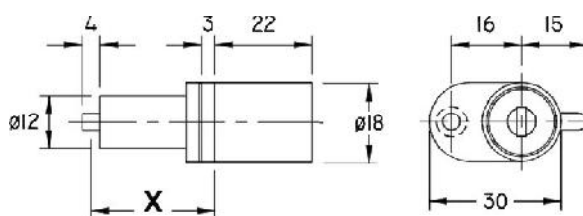

BMB Pedestal Lock Housing

All of our core removable locks require cores & keys

See the cores & keys page at the end of this section for more information

LK30018

LK30020

LK30022

Code	Description	Lift	Barrel Diameter	Barrel Length	Finish
LK30018	DOUBLE WING	12MM	18MM	23MM	NICKEL PLATED
LK30020	SINGLE WING	12MM	18MM	23MM	NICKEL PLATED
LK30022	SINGLE WING WITH TAB	12MM	18MM	23MM	NICKEL PLATED