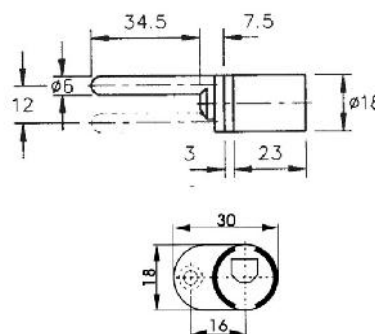

BMB Pedestal Lock Housing

All of our core removable locks require cores & keys

See the cores & keys page at the end of this section for more information

LK30018

LK30020

LK30022

Code	Description	Lift	Barrel Diameter	Barrel Length	Finish
LK30018	DOUBLE WING	12MM	18MM	23MM	NICKEL PLATED
LK30020	SINGLE WING	12MM	18MM	23MM	NICKEL PLATED
LK30022	SINGLE WING WITH TAB	12MM	18MM	23MM	NICKEL PLATED