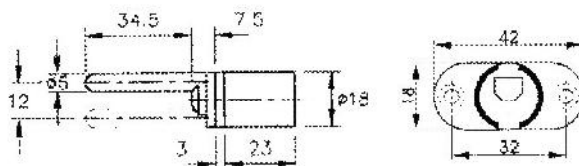

BMB Pedestal Lock Housing

All of our core removable locks require cores & keys

See the cores & keys page at the end of this section for more information

LK30018

LK30020

LK30022

Code	Description	Lift	Barrel Diameter	Barrel Length	Finish
LK30018	DOUBLE WING	12MM	18MM	23MM	NICKEL PLATED
LK30020	SINGLE WING	12MM	18MM	23MM	NICKEL PLATED
LK30022	SINGLE WING WITH TAB	12MM	18MM	23MM	NICKEL PLATED