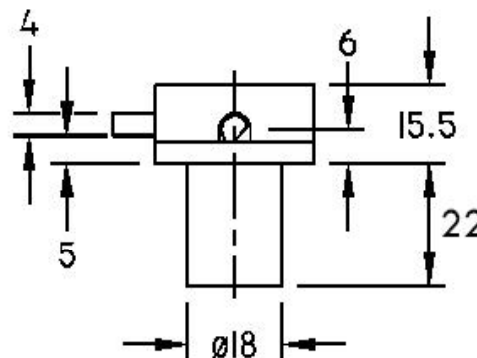

BMB Espagnolette Lock Housing

Details

- Core Removable System Cupboard Door Lock
- Mastered Key System
- Includes rosette
- Lock handle can be used with any BMB housing

Technical Diagrams

 All of our core removable locks require cores & keys
See the cores & keys page at the end of this section for more information

LK10035

LK10035

LK30028

Code	Description	Finish
LK30028	LH/RH ESPAGNOLETTE LOCK WITH 22MM BARREL LENGTH	NICKEL PLATED
LK10028	LOCK HANDLE RIGHT HAND	NICKEL PLATED
LK10081	CATCH HOOK LEFT TOP	NICKEL PLATED
LK10082	CATCH HOOK LEFT BOTTOM	NICKEL PLATED
LK10034	ROD GUIDE	NICKEL PLATED
LK10035	LOCKING BOLT	NICKEL PLATED
LK10037	D-BAR 1000MM	NICKEL PLATED
LK10040	D-BAR 1250MM	NICKEL PLATED
LK10041	D-BAR 1500MM	NICKEL PLATED