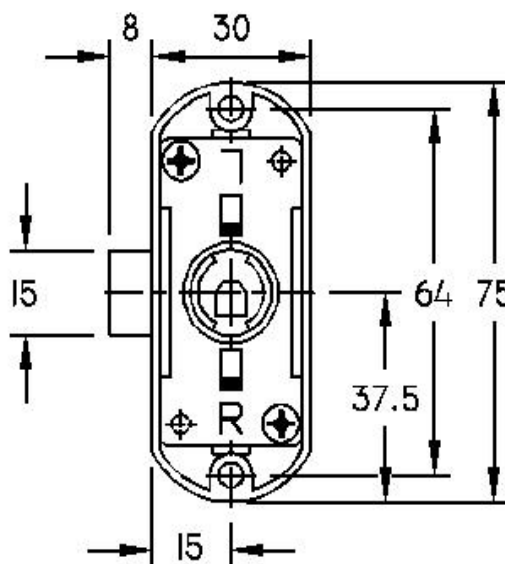

BMB Espagnolette Lock Housing

Details

- Core Removable System Cupboard Door Lock
- Mastered Key System
- Includes rosette
- Lock handle can be used with any BMB housing

Technical Diagrams

 All of our core removable locks require cores & keys
See the cores & keys page at the end of this section for more information

LK10028

LK10037

LK10081/2

LK10082

LK10035

LK10037

LK10040

LK10041

LK10035

LK10035

LK30028

Code	Description	Finish
LK30028	LH/RH ESPAGNOLETTE LOCK WITH 22MM BARREL LENGTH	NICKEL PLATED
LK10028	LOCK HANDLE RIGHT HAND	NICKEL PLATED
LK10081	CATCH HOOK LEFT TOP	NICKEL PLATED
LK10082	CATCH HOOK LEFT BOTTOM	NICKEL PLATED
LK10034	ROD GUIDE	NICKEL PLATED
LK10035	LOCKING BOLT	NICKEL PLATED
LK10037	D-BAR 1000MM	NICKEL PLATED
LK10040	D-BAR 1250MM	NICKEL PLATED
LK10041	D-BAR 1500MM	NICKEL PLATED