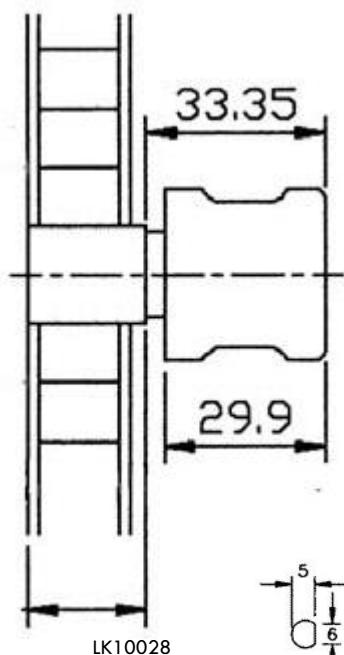

BMB Espagnolette Lock Housing

Details

- Core Removable System Cupboard Door Lock
- Mastered Key System
- Includes rosette
- Lock handle can be used with any BMB housing

Technical Diagrams

 All of our core removable locks require cores & keys
See the cores & keys page at the end of this section for more information

LK10028

LK10037

LK10081/2

LK10082

LK10035

LK10037

LK10040

LK10041

LK10035

LK10035

LK30028

Code	Description	Finish
LK30028	LH/RH ESPAGNOLETTE LOCK WITH 22MM BARREL LENGTH	NICKEL PLATED
LK10028	LOCK HANDLE RIGHT HAND	NICKEL PLATED
LK10081	CATCH HOOK LEFT TOP	NICKEL PLATED
LK10082	CATCH HOOK LEFT BOTTOM	NICKEL PLATED
LK10034	ROD GUIDE	NICKEL PLATED
LK10035	LOCKING BOLT	NICKEL PLATED
LK10037	D-BAR 1000MM	NICKEL PLATED
LK10040	D-BAR 1250MM	NICKEL PLATED
LK10041	D-BAR 1500MM	NICKEL PLATED