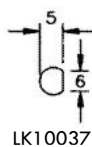

BMB Espagnolette Lock Housing

Details

- Core Removable System Cupboard Door Lock
- Mastered Key System
- Includes rosette
- Lock handle can be used with any BMB housing

Technical Diagrams

All of our core removable locks require cores & keys
See the cores & keys page at the end of this section for more information

Code	Description	Finish
LK30028	LH/RH ESPAGNOLETTE LOCK WITH 22MM BARREL LENGTH	NICKEL PLATED
LK10028	LOCK HANDLE RIGHT HAND	NICKEL PLATED
LK10081	CATCH HOOK LEFT TOP	NICKEL PLATED
LK10082	CATCH HOOK LEFT BOTTOM	NICKEL PLATED
LK10034	ROD GUIDE	NICKEL PLATED
LK10035	LOCKING BOLT	NICKEL PLATED
LK10037	D-BAR 1000MM	NICKEL PLATED
LK10040	D-BAR 1250MM	NICKEL PLATED
LK10041	D-BAR 1500MM	NICKEL PLATED