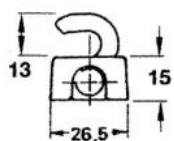

BMB Espagnolette Lock Housing

Details

- Core Removable System Cupboard Door Lock
- Mastered Key System
- Includes rosette
- Lock handle can be used with any BMB housing

Technical Diagrams

All of our core removable locks require cores & keys
See the cores & keys page at the end of this section for more information

LK10081/2

Code	Description	Finish
LK30028	LH/RH ESPAGNOLETTE LOCK WITH 22MM BARREL LENGTH	NICKEL PLATED
LK10028	LOCK HANDLE RIGHT HAND	NICKEL PLATED
LK10081	CATCH HOOK LEFT TOP	NICKEL PLATED
LK10082	CATCH HOOK LEFT BOTTOM	NICKEL PLATED
LK10034	ROD GUIDE	NICKEL PLATED
LK10035	LOCKING BOLT	NICKEL PLATED
LK10037	D-BAR 1000MM	NICKEL PLATED
LK10040	D-BAR 1250MM	NICKEL PLATED
LK10041	D-BAR 1500MM	NICKEL PLATED