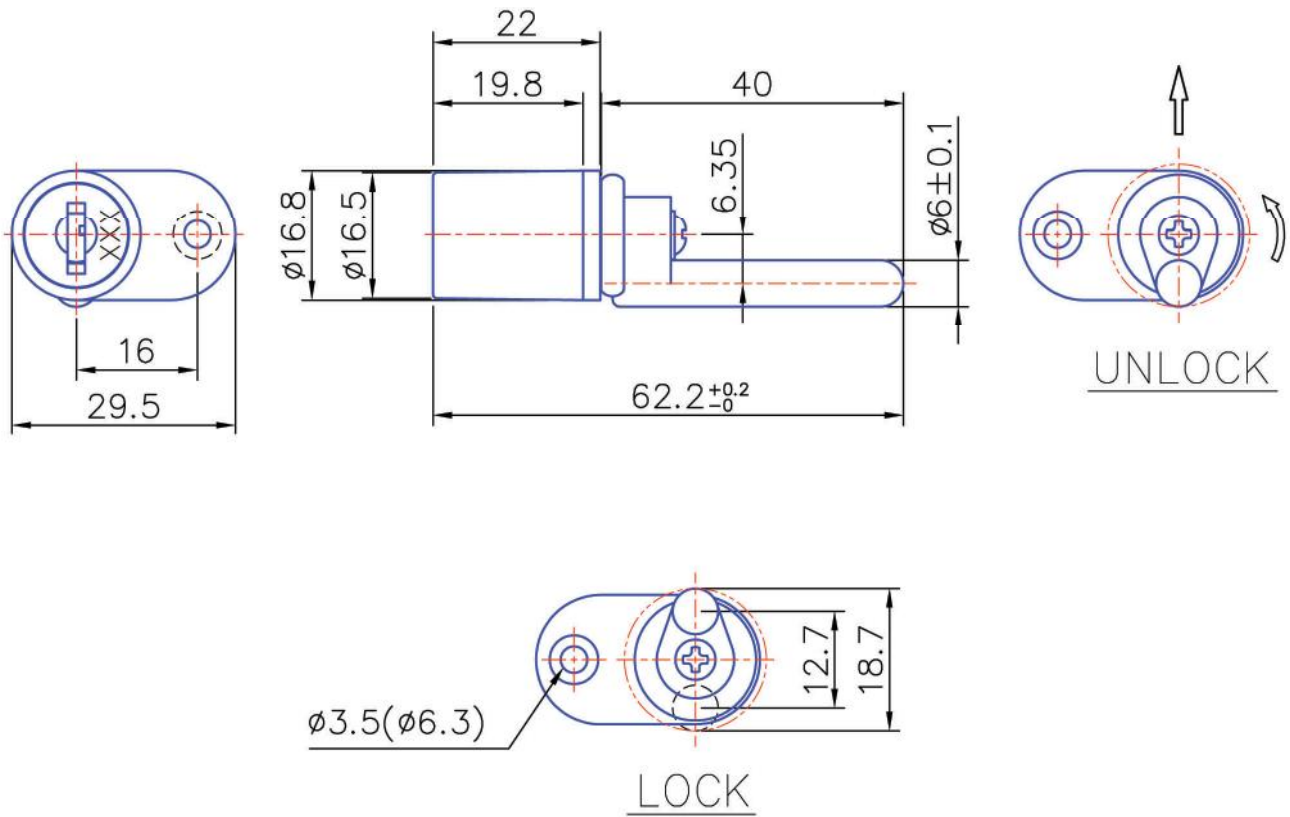

Fixed Core 16.5mm Pedestal Lock

Details

- Mastered Key Range
- Nickel Plated
- 2x Folding Keys
- Keys & Locks Numbered
- 22mm Barrel Length
- 12mm Lift
- 300 Differs

Technical Diagrams

Code	Unit	Key No.	Bore Hole	Wood Thickness	Finish
LK50030	EACH	001 - 100	17.5MM	15 - 19MM	NICKEL
LK50031	EACH	101 - 200	17.5MM	15 - 19MM	NICKEL
LK50032	EACH	201 - 300	17.5MM	15 - 19MM	NICKEL
LK20225	EACH	MASTER KEY			RED