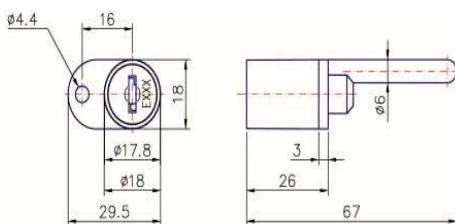

### Details

- Mastered key range
- Bore hole dia 19mm
- Wood thickness 15 – 19mm
- Nickel plated
- 2 x folding keys
- Keys & Lock numbered
- 22mm Barrel length
- 25mm Backset

ITEM NO.	UNIT	FINISH	KEY NO.	BORE HOLE	WOOD THICKNESS	BOX QTY
LK50003	EACH	NICKEL	001 - 100	19MM	15 – 19MM	20 / 100
LK50004	EACH	NICKEL	101 - 200	19MM	15 – 19MM	20 / 100
LK50005	EACH	NICKEL	201 - 300	19MM	15 – 19MM	20 / 100
LK20227	EACH	RED	MASTER KEY			100

### Details

- Mastered key range
- Bore hole dia 19mm
- Wood thickness 15 – 19mm
- Nickel plated
- 2 x folding keys
- Keys & Lock numbered
- 22mm Barrel length
- 12mm Lift

ITEM NO.	UNIT	FINISH	KEY NO.	BORE HOLE	WOOD THICKNESS	BOX QTY
LK50012	EACH	NICKEL	001 - 100	19MM	15 – 19MM	20 / 100
LK50013	EACH	NICKEL	101 - 200	19MM	15 – 19MM	20 / 100
LK50014	EACH	NICKEL	201 - 300	19MM	15 – 19MM	20 / 100
LK20227	EACH	RED	MASTER KEY			100