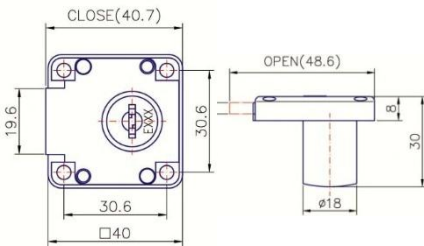

### Details

- Mastered key range
- Bore hole dia 19mm
- Wood thickness 15 – 19mm
- Nickel plated
- 2 x folding keys
- Keys & Lock numbered
- 22mm Barrel length
- 25mm Backset

ITEM NO.	UNIT	FINISH	KEY NO.	BORE HOLE	WOOD THICKNESS	BOX QTY
LK50003	EACH	NICKEL	001 - 100	19MM	15 – 19MM	20 / 100
LK50004	EACH	NICKEL	101 - 200	19MM	15 – 19MM	20 / 100
LK50005	EACH	NICKEL	201 - 300	19MM	15 – 19MM	20 / 100
LK20227	EACH	RED	MASTER KEY			100

### Details

- Mastered key range
- Bore hole dia 19mm
- Wood thickness 15 – 19mm
- Nickel plated
- 2 x folding keys
- Keys & Lock numbered
- 22mm Barrel length
- 12mm Lift

ITEM NO.	UNIT	FINISH	KEY NO.	BORE HOLE	WOOD THICKNESS	BOX QTY
LK50012	EACH	NICKEL	001 - 100	19MM	15 – 19MM	20 / 100
LK50013	EACH	NICKEL	101 - 200	19MM	15 – 19MM	20 / 100
LK50014	EACH	NICKEL	201 - 300	19MM	15 – 19MM	20 / 100
LK20227	EACH	RED	MASTER KEY			100