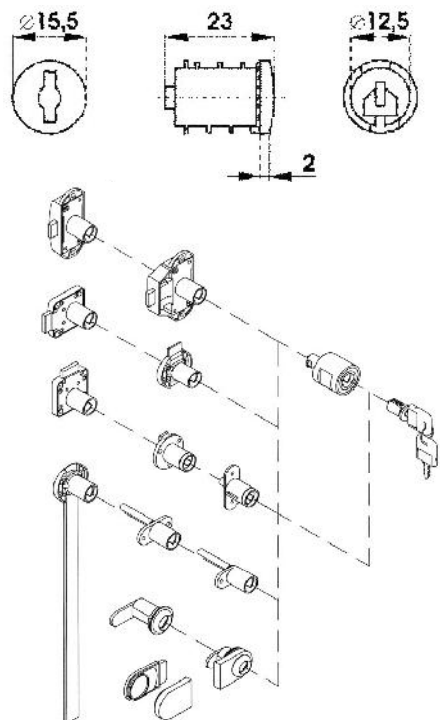

BMB Lock Cores & Keys

LK20053

LK20054

LK20055

Details

- Range of removable lock cores to fit with our BMB core removable locks.
- Our cores come in three differ ranges between 001 & 600, master keys are available for each.
- Grand master keys are also available as well as removal keys to switch out cores between lock housings.

LK20097

LK20098

LK20099

LK20002

LK20010

Code	Description	Key Range
LK20053	CORE + 1 FOLDING KEYS	001 - 200
LK20054	CORE + 1 FOLDING KEYS	201 - 400
LK20055	CORE + 1 FOLDING KEYS	401 - 600
LK20097	MASTER KEY	001 - 200
LK20098	MASTER KEY	201 - 400
LK20099	MASTER KEY	401 - 600
LK20002	GRAND MASTER KEY	001 - 600
LK20010	REMOVAL KEY	001 - 600