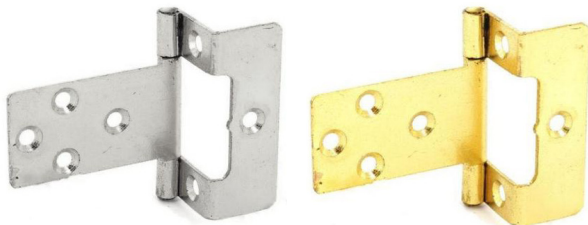

## Flush Hinges

Unit: Sold as Pairs

HW04405

HW04401

HW04406

HW04402

HW04407

HW04403

HW04408

HW04404

Height	Width	Inner Leaf Height	Inner Leaf Width	Thickness	Pin Thickness	Finish	SKU
40mm	20mm	20mm	10mm	1mm	4mm	Zinc Plated	HW04405
40mm	20mm	20mm	10mm	1mm	4mm	Brass Plated	HW04401
50mm	25mm	25mm	12.5mm	1mm	5mm	Zinc Plated	HW04406
50mm	25mm	25mm	12.5mm	1mm	5mm	Brass Plated	HW04402
60mm	25mm	35mm	12.5mm	1mm	5mm	Zinc Plated	HW04407
60mm	25mm	35mm	12.5mm	1mm	5mm	Brass Plated	HW04403
75mm	33mm	45mm	20mm	1mm	7mm	Zinc Plated	HW04408
75mm	33mm	45mm	20mm	1mm	7mm	Brass Plated	HW04404

## Cranked Flush Hinges

Height: 50mm

Height (Inner Leaf): 25mm

Width (Inner Leaf): 40mm

Thickness: 1mm

Pin Thickness: 5mm

Unit: Sold in Pairs

Finish	SKU
Zinc Plated	HW04410
Brass Plated	HW04409

## Hurl Hinges

Height: 100mm

Width: 40mm

Height (Inner Leaf): 66mm

Width (Inner Leaf): 20mm

Thickness: 1mm

Pin Thickness: 9mm

Unit: Sold in Pairs