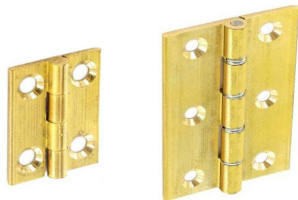

A

B

C

D

Butt Hinges Self Colour Steel

Finish: Self Colour

Material: Steel

Unit: Sold in Pairs

Height	Width	Thickness	Pin Thickness	Ref	SKU
25mm	25mm	1mm	5mm	A	HW04311
40mm	35mm	1mm	5mm	A	HW04312
50mm	35mm	1mm	6mm	A	HW04313
65mm	45mm	1mm	6mm	B	HW04314
75mm	50mm	1mm	7mm	B	HW04315
100mm	75mm	1.5mm	8mm	C	HW04316
150mm	100mm	2mm	12mm	D	HW04317

A

B

C

Butt Hinges Self Colour Brass

Finish: Self Colour

Material: Brass

Unit: Sold in Pairs

Height	Width	Thickness	Pin Thickness	Ref	SKU
25mm	19mm	1mm	4mm	A	HW04201
38mm	19mm	1mm	4mm	B	HW04202
50mm	28mm	1mm	4mm	B	HW04203
63mm	34mm	1mm	5mm	B	HW04204
75mm	40mm	1mm	5mm	B	HW04205
100mm	60mm	1.5mm	6mm	C	HW04206