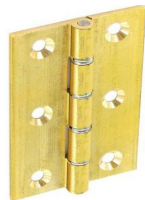

A

B

C

D

Butt Hinges Self Colour Steel

Finish: Self Colour

Material: Steel

Unit: Sold in Pairs

Height	Width	Thickness	Pin Thickness	Ref	SKU
25mm	25mm	1mm	5mm	A	HW04311
40mm	35mm	1mm	5mm	A	HW04312
50mm	35mm	1mm	6mm	A	HW04313
65mm	45mm	1mm	6mm	B	HW04314
75mm	50mm	1mm	7mm	B	HW04315
100mm	75mm	1.5mm	8mm	C	HW04316
150mm	100mm	2mm	12mm	D	HW04317

A

B

C

Butt Hinges Self Colour Brass

Finish: Self Colour

Material: Brass

Unit: Sold in Pairs

Height	Width	Thickness	Pin Thickness	Ref	SKU
25mm	19mm	1mm	4mm	A	HW04201
38mm	19mm	1mm	4mm	B	HW04202
50mm	28mm	1mm	4mm	B	HW04203
63mm	34mm	1mm	5mm	B	HW04204
75mm	40mm	1mm	5mm	B	HW04205
100mm	60mm	1.5mm	6mm	C	HW04206