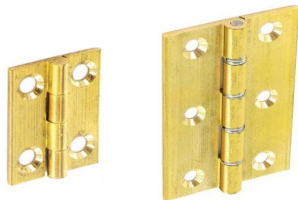

A

B

C

D

Butt Hinges Self Colour Steel

Finish: Self Colour

Material: Steel

Unit: Sold in Pairs

Height	Width	Thickness	Pin Thickness	Ref	SKU
25mm	25mm	1mm	5mm	A	HW04311
40mm	35mm	1mm	5mm	A	HW04312
50mm	40mm	1mm	6mm	A	HW04313
65mm	45mm	1mm	6mm	B	HW04314
75mm	50mm	1mm	7mm	B	HW04315
100mm	75mm	1.5mm	8mm	C	HW04316
150mm	100mm	2mm	12mm	D	HW04317

A

B

C

Butt Hinges Self Colour Brass

Finish: Self Colour

Material: Brass

Unit: Sold in Pairs

Height	Width	Thickness	Pin Thickness	Ref	SKU
25mm	19mm	1mm	4mm	A	HW04201
38mm	19mm	1mm	4mm	B	HW04202
50mm	28mm	1mm	4mm	B	HW04203
63mm	34mm	1mm	5mm	B	HW04204
75mm	40mm	1mm	5mm	B	HW04205
100mm	60mm	1.5mm	6mm	C	HW04206