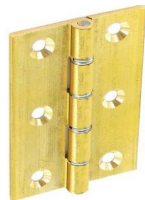

A

B

C

D

Butt Hinges Self Colour Steel

Finish: Self Colour

Material: Steel

Unit: Sold in Pairs

Height	Width	Thickness	Pin Thickness	Ref	SKU
25mm	25mm	1mm	5mm	A	HW04311
40mm	35mm	1mm	5mm	A	HW04312
50mm	40mm	1mm	6mm	A	HW04313
65mm	45mm	1mm	6mm	B	HW04314
75mm	50mm	1mm	7mm	B	HW04315
100mm	75mm	1.5mm	8mm	C	HW04316
150mm	100mm	2mm	12mm	D	HW04317

A

B

C

Butt Hinges Self Colour Brass

Finish: Self Colour

Material: Brass

Unit: Sold in Pairs

Height	Width	Thickness	Pin Thickness	Ref	SKU
25mm	19mm	1mm	4mm	A	HW04201
38mm	19mm	1mm	4mm	B	HW04202
50mm	28mm	1mm	4mm	B	HW04203
63mm	34mm	1mm	5mm	B	HW04204
75mm	40mm	1mm	5mm	B	HW04205
100mm	60mm	1.5mm	6mm	C	HW04206