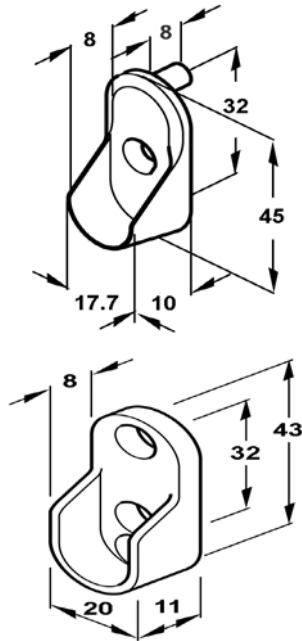

## Details

- Mild Steel Tubing
- Can Be Cut to Length

Code	Description
HR10000	362MM WARDROBE RAIL
HR10001	377MM WARDROBE RAIL
HR10002	412MM WARDROBE RAIL
HR10003	427MM WARDROBE RAIL
HR10004	563MM WARDROBE RAIL
HR10005	356MM WARDROBE RAIL
HR10006	406MM WARDROBE RAIL
HR10007	456MM WARDROBE RAIL
HR10008	504MM WARDROBE RAIL
HR10009	506MM WARDROBE RAIL
HR10010	523MM WARDROBE RAIL
HR10011	718MM WARDROBE RAIL
HR10012	762MM WARDROBE RAIL
HR10013	863MM WARDROBE RAIL
HR10014	968MM WARDROBE RAIL
HR10015	977MM WARDROBE RAIL
HR10016	1216MM WARDROBE RAIL
HR10017	2400MM WARDROBE RAIL

Code	Description
HR15003	DOWEL FIXING HANGING RAIL SUPPORT - NICKEL FINISH
HR15004	SCREW FIX HANGING RAIL SUPPORT - NICKEL FINISH
HR15005	HANGING SUPPORT CENTRE BRACKET
HR15006	HANGING SUPPORT END BRACKET