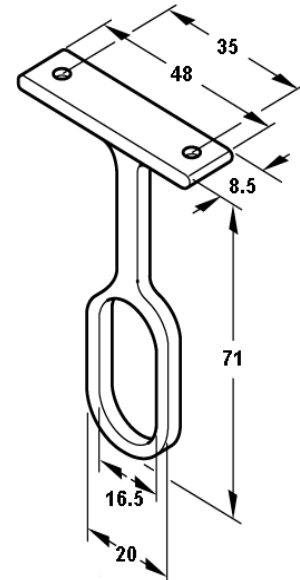

## Details

- Mild Steel Tubing
- Can Be Cut to Length

Code	Description
HR10000	362MM WARDROBE RAIL
HR10001	377MM WARDROBE RAIL
HR10002	412MM WARDROBE RAIL
HR10003	427MM WARDROBE RAIL
HR10004	563MM WARDROBE RAIL
HR10005	356MM WARDROBE RAIL
HR10006	406MM WARDROBE RAIL
HR10007	456MM WARDROBE RAIL
HR10008	504MM WARDROBE RAIL
HR10009	506MM WARDROBE RAIL
HR10010	523MM WARDROBE RAIL
HR10011	718MM WARDROBE RAIL
HR10012	762MM WARDROBE RAIL
HR10013	863MM WARDROBE RAIL
HR10014	968MM WARDROBE RAIL
HR10015	977MM WARDROBE RAIL
HR10016	1216MM WARDROBE RAIL
HR10017	2400MM WARDROBE RAIL

Code	Description
HR15003	DOWEL FIXING HANGING RAIL SUPPORT - NICKEL FINISH
HR15004	SCREW FIX HANGING RAIL SUPPORT - NICKEL FINISH
HR15005	HANGING SUPPORT CENTRE BRACKET
HR15006	HANGING SUPPORT END BRACKET