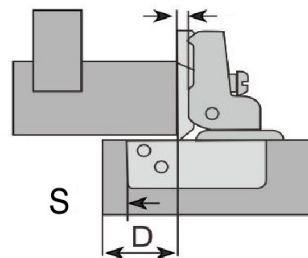

HF66007  
 Overlay: 16mm (5/8")  
 S = 4mm  
 D = 16mm

## Tutti Face Frame Hinges

**Cup Size:** 35mm  
**Opening Angle:** 110 Degrees  
**Door Thickness:** 14 - 22mm  
**Carcass Thickness:** Face Frame  
**Finish:** Nickel Plated

Overlay	SKU
16mm (5/8")	HF66007

Products	Web Ref
HF66007 x2	HFB0213

S = Distance from the edge of the door to the edge of the cup  
 D = Required cover distance on side panel

Dimensions not binding.