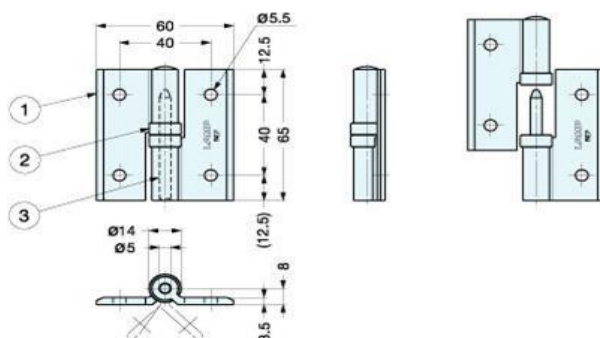

Piano Hinges

Height: 6' (1829mm)

Width: 1 1/4" (32mm)

Thickness: 1mm

Pins Thickness: 3.5mm

Unit: Sold in a pack of 5

Finish	SKU
Brass Plated	HF0152
Zinc Plated	HF0153

Clean Room Hinges

Finish: Polyacetal bushings

Thickness: 3.5mm

Pin Thickness: 12.5mm

Unit: Each

Height	Width	Weight Capacity	SKU
65mm	60mm	60kg	HF00069
100mm	60mm	100kg	HF00068

Clean Room Lift Off Hinges

Finish: Polyacetal bushings

Thickness: 3.5mm

Pin Thickness: 12.5mm

Unit: Each

Hand	SKU
Left	HF00066
Right	HF00067

Dimensions not binding.