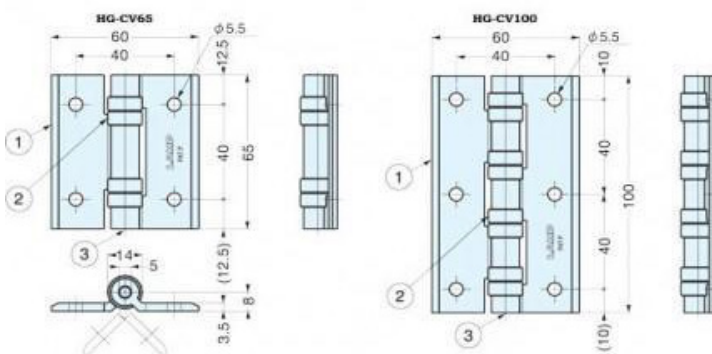

Piano Hinges

Height: 6' (1829mm)

Width: 1 1/4" (32mm)

Thickness: 1mm

Pins Thickness: 3.5mm

Unit: Sold in a pack of 5

Finish	SKU
Brass Plated	HF0152
Zinc Plated	HF0153

Clean Room Hinges

Finish: Polyacetal bushings

Thickness: 3.5mm

Pin Thickness: 12.5mm

Unit: Each

Height	Width	Weight Capacity	SKU
65mm	60mm	60kg	HF00069
100mm	60mm	100kg	HF00068

Clean Room Lift Off Hinges

Finish: Polyacetal bushings

Thickness: 3.5mm

Pin Thickness: 12.5mm

Unit: Each

Hand	SKU
Left	HF00066
Right	HF00067

Dimensions not binding.