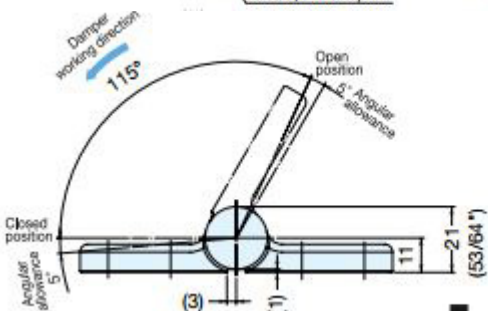

Lamp Soft Close Hinges

Opening Angle: 115 Degrees

Width: 60mm

Height: 75mm

Unit: Sold in Pairs

Strength	Torque Moment (pair)	SKU
Light	31 - 51 kgf-cm	HF00050
Medium	51 - 71 kgf-cm	HF00051

Left-Hand Damper is shown

LAMP LAMP BRAND by SUGATSUNE

Lamp Stainless Steel Soft Close Hinge

Opening Angle: 115 Degrees

Width: 45mm

Height: 100mm

Unit: Sold in Pairs

Strength	Torque Moment (pair)	SKU
Light Duty	31 - 51 kgf-cm	HF00052

LAMP LAMP BRAND by SUGATSUNE

Dimensions not binding.