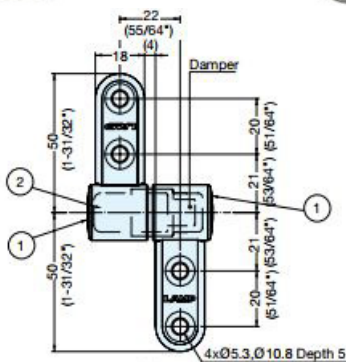

Lamp Soft Close Hinges

Opening Angle: 115 Degrees

Width: 60mm

Height: 75mm

Unit: Sold in Pairs

Strength	Torque Moment (pair)	SKU
Light	31 - 51 kgf-cm	HF00050
Medium	51 - 71 kgf-cm	HF00051

Left-Hand Damper is shown

LAMP LAMP BRAND by SUGATSUNE

Lamp Stainless Steel Soft Close Hinge

Opening Angle: 115 Degrees

Width: 45mm

Height: 100mm

Unit: Sold in Pairs

Strength	Torque Moment (pair)	SKU
Light Duty	31 - 51 kgf-cm	HF00052

LAMP LAMP BRAND by SUGATSUNE

Dimensions not binding.