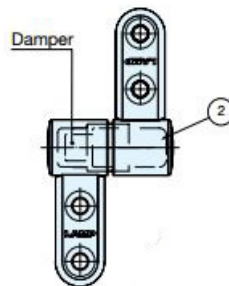

Lamp Soft Close Hinges

Opening Angle: 115 Degrees

Width: 60mm

Height: 75mm

Unit: Sold in Pairs

Strength	Torque Moment (pair)	SKU
Light	31 - 51 kgf-cm	HF00050
Medium	51 - 71 kgf-cm	HF00051

Left-Hand Damper is shown

LAMP LAMP BRAND by SUGATSUNE

Lamp Stainless Steel Soft Close Hinge

Opening Angle: 115 Degrees

Width: 45mm

Height: 100mm

Unit: Sold in Pairs

Strength	Torque Moment (pair)	SKU
Light Duty	31 - 51 kgf-cm	HF00052

LAMP LAMP BRAND by SUGATSUNE

Dimensions not binding.