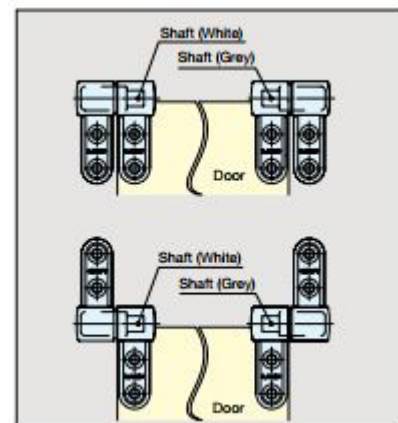

Lamp Soft Close Hinges

Opening Angle: 115 Degrees

Width: 60mm

Height: 75mm

Unit: Sold in Pairs

Strength	Torque Moment (pair)	SKU
Light	31 - 51 kgf-cm	HF00050
Medium	51 - 71 kgf-cm	HF00051

Left-Hand Damper is shown

LAMP LAMP BRAND by SUGATSUNE

Lamp Stainless Steel Soft Close Hinge

Opening Angle: 115 Degrees

Width: 45mm

Height: 100mm

Unit: Sold in Pairs

Strength	Torque Moment (pair)	SKU
Light Duty	31 - 51 kgf-cm	HF00052

LAMP LAMP BRAND by SUGATSUNE

Dimensions not binding.