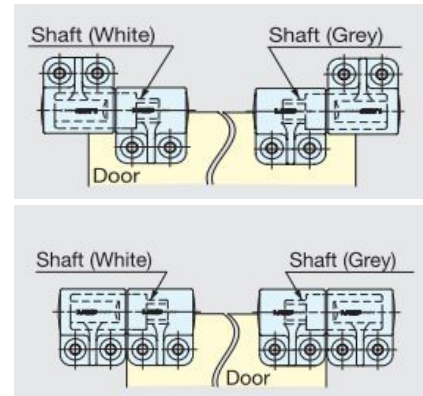

Lamp Soft Close Hinges

Opening Angle: 115 Degrees

Width: 60mm

Height: 75mm

Unit: Sold in Pairs

Strength	Torque Moment (pair)	SKU
Light	31 - 51 kgf-cm	HF00050
Medium	51 - 71 kgf-cm	HF00051

Left-Hand Damper is shown

LAMP LAMP BRAND by SUGATSUNE

Lamp Stainless Steel Soft Close Hinge

Opening Angle: 115 Degrees

Width: 45mm

Height: 100mm

Unit: Sold in Pairs

Strength	Torque Moment (pair)	SKU
Light Duty	31 - 51 kgf-cm	HF00052