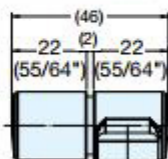

Lamp Soft Close Hinges

Opening Angle: 115 Degrees

Width: 60mm

Height: 75mm

Unit: Sold in Pairs

Strength	Torque Moment (pair)	SKU
Light	31 - 51 kgf-cm	HF00050
Medium	51 - 71 kgf-cm	HF00051

Left-Hand Damper is shown

LAMP LAMP BRAND by SUGATSUNE

Lamp Stainless Steel Soft Close Hinge

Opening Angle: 115 Degrees

Width: 45mm

Height: 100mm

Unit: Sold in Pairs

Strength	Torque Moment (pair)	SKU
Light Duty	31 - 51 kgf-cm	HF00052