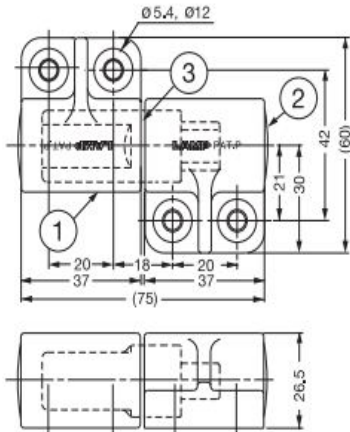

Lamp Soft Close Hinges

Opening Angle: 115 Degrees

Width: 60mm

Height: 75mm

Unit: Sold in Pairs

Strength	Torque Moment (pair)	SKU
Light	31 - 51 kgf-cm	HF00050
Medium	51 - 71 kgf-cm	HF00051

Left-Hand Damper is shown

LAMP LAMP BRAND by SUGATSUNE

Lamp Stainless Steel Soft Close Hinge

Opening Angle: 115 Degrees

Width: 45mm

Height: 100mm

Unit: Sold in Pairs

Strength	Torque Moment (pair)	SKU
Light Duty	31 - 51 kgf-cm	HF00052