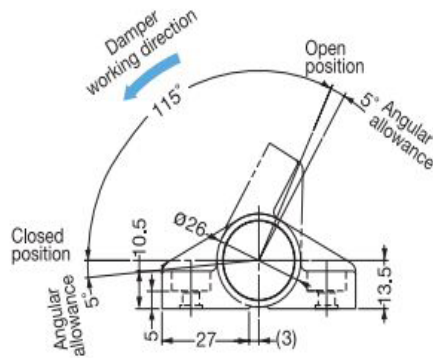

Lamp Soft Close Hinges

Opening Angle: 115 Degrees

Width: 60mm

Height: 75mm

Unit: Sold in Pairs

Strength	Torque Moment (pair)	SKU
Light	31 - 51 kgf-cm	HF00050
Medium	51 - 71 kgf-cm	HF00051

Left-Hand Damper is shown

LAMP LAMP BRAND by SUGATSUNE

Lamp Stainless Steel Soft Close Hinge

Opening Angle: 115 Degrees

Width: 45mm

Height: 100mm

Unit: Sold in Pairs

Strength	Torque Moment (pair)	SKU
Light Duty	31 - 51 kgf-cm	HF00052