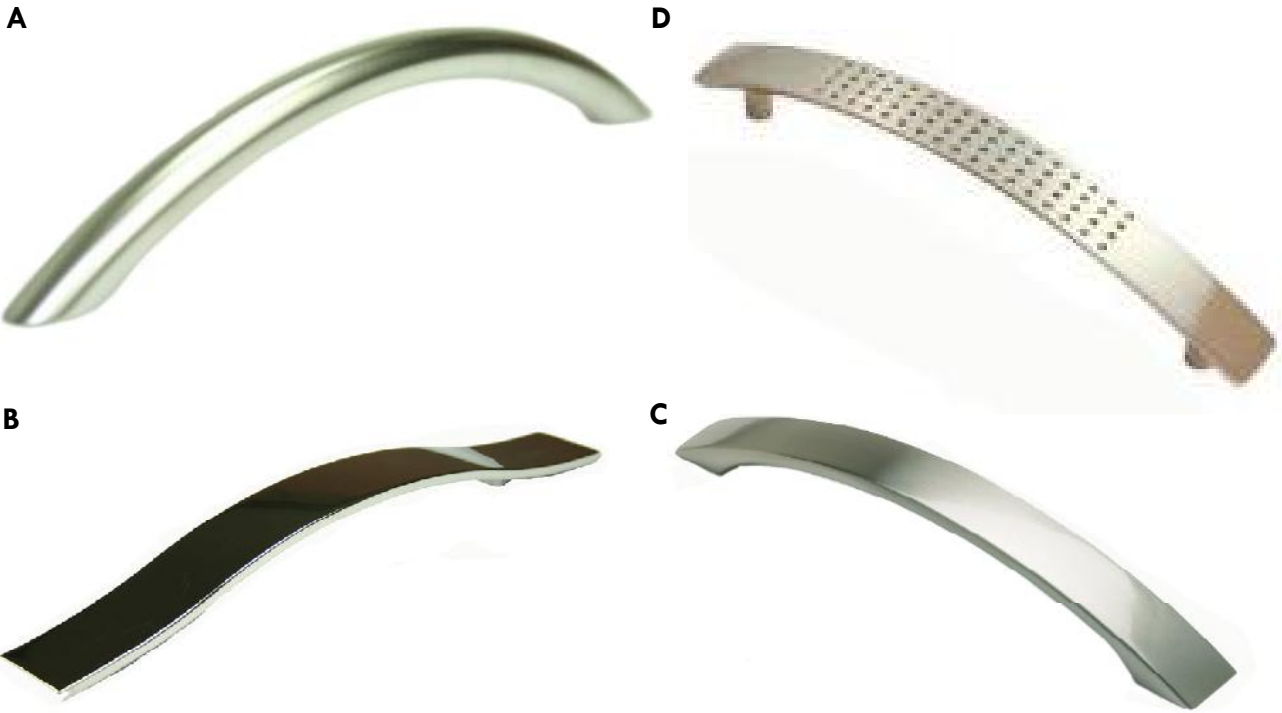

Details

- Bow Style Handles
- Variety of Sizes & Styles

Bow Handles

Handles

Code	Style	Hole Centres	Length	Diameter	Height	Finish
HA00004	A	128MM	148MM	10MM	30MM	DULL CHROME
HA00023	A	128MM	148MM	10MM	30MM	GRAPHITE GREY
HA05256	A	128MM	140MM	10MM	30MM	BRUSHED NICKEL
HA05340	B	160MM	240MM	30MM	30MM	BRUSHED NICKEL
HA05341	B	160MM	240MM	30MM	30MM	POLISHED CHROME
HA05640	C	160MM	190MM	22MM	28MM	BRUSHED NICKEL
HA00024	A	160MM	190MM	10MM	32MM	GRAPHITE GREY
HA00005	A	160MM	190MM	10MM	32MM	DULL CHROME
HA05258	A	320MM	376MM	10MM	30MM	BRUSHED NICKEL
HA05348	D	128MM	160MM	16MM	30MM	MATT NICKEL
HA05257	A	192MM	224MM	10MM	30MM	BRUSHED NICKEL