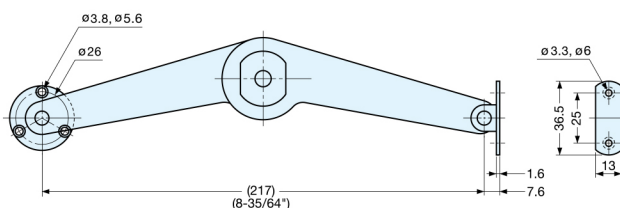

# LID STAY (W/CATCH)

S-20

- Lid stay with ball catch for lightweight doors.
- Catch automatically holds lid in opened position.
- Can be installed individually or in pairs.
- Handed: Specific left and right hand mounting.

(Left)

Item No.		Weight (g)	Box (pcs)	Carton (pcs)
Left	Right			
S-20L	S-20R	125	40	160

Material	Finish
Steel, Brass, Nylon (washer)	Chrome

**eurowfit**  
DIRECT