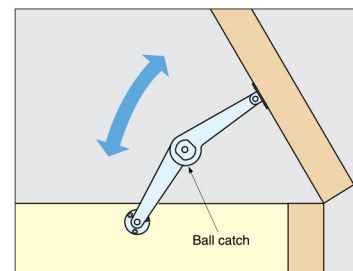

# LID STAY (W/CATCH)

S-20

- Lid stay with ball catch for lightweight doors.
- Catch automatically holds lid in opened position.
- Can be installed individually or in pairs.
- Handed: Specific left and right hand mounting.

(Left)

Item No.		Weight (g)	Box (pcs)	Carton (pcs)
Left	Right			
S-20L	S-20R	125	40	160

Material	Finish
Steel, Brass, Nylon (washer)	Chrome

**eurowfit**  
DIRECT