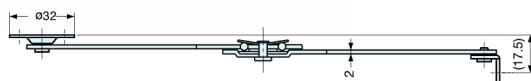

# LID STAY (W/CATCH)

S-20

- Lid stay with ball catch for lightweight doors.
- Catch automatically holds lid in opened position.
- Can be installed individually or in pairs.
- Handed: Specific left and right hand mounting.

(Left)

Item No.		Weight (g)	Box (pcs)	Carton (pcs)
Left	Right			
S-20L	S-20R	125	40	160

Material	Finish
Steel, Brass, Nylon (washer)	Chrome

**eurowfit**  
DIRECT