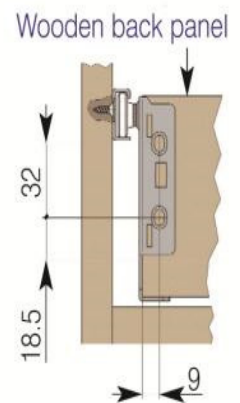

Metal Drawer Sides - DSB0234

Height: 150mm
Length: 400mm
Load Rating: 25kg
Extension: 75%
Finish: White

Size in mm

Soft Closing Drawer Dampers

Mass to be braked: 25kg

Material: Plastic

Length	SKU
Soft Close Damper	DS90012
Metal Sides Actuator - 16mm	DS90013