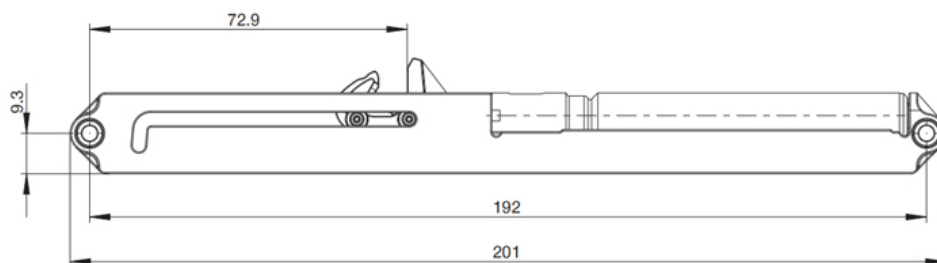

Metal Drawer Sides - DSB0234

Height: 150mm
Length: 400mm
Load Rating: 25kg
Extension: 75%
Finish: White

Size in mm

Soft Closing Drawer Dampers

Mass to be braked: 25kg

Material: Plastic

Length	SKU
Soft Close Damper	DS90012
Metal Sides Actuator - 16mm	DS90013

Metal Sides