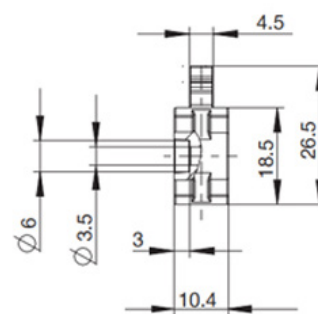

Metal Drawer Sides - DSB0234

Height: 150mm
Length: 400mm
Load Rating: 25kg
Extension: 75%
Finish: White

Size in mm

Soft Closing Drawer Dampers

Mass to be braked: 25kg

Material: Plastic

Length	SKU
Soft Close Damper	DS90012
Metal Sides Actuator - 16mm	DS90013