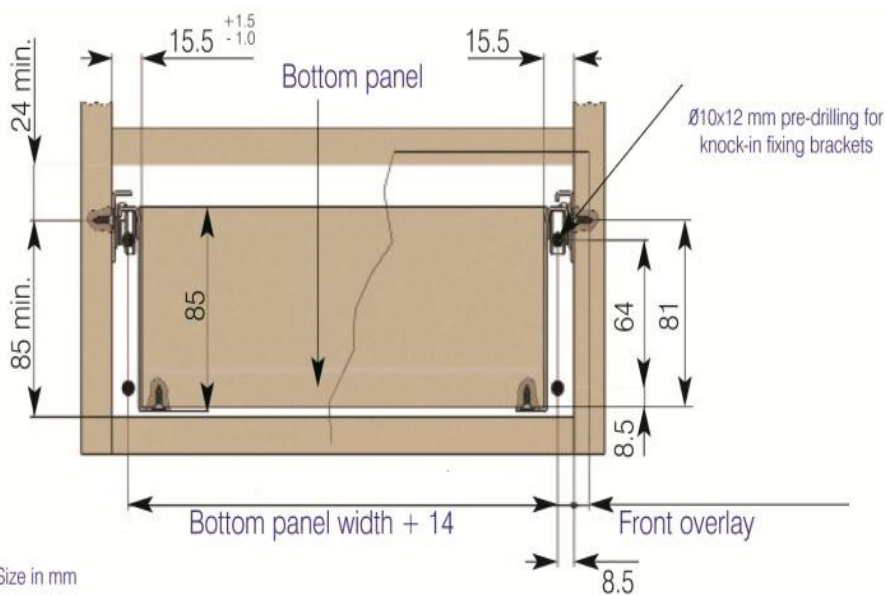

Metal Drawer Sides - DSB0234

Height: 150mm
Length: 400mm
Load Rating: 25kg
Extension: 75%
Finish: White

Size in mm

Soft Closing Drawer Dampers

Mass to be braked: 25kg

Material: Plastic

Length	SKU
Soft Close Damper	DS90012
Metal Sides Actuator - 16mm	DS90013