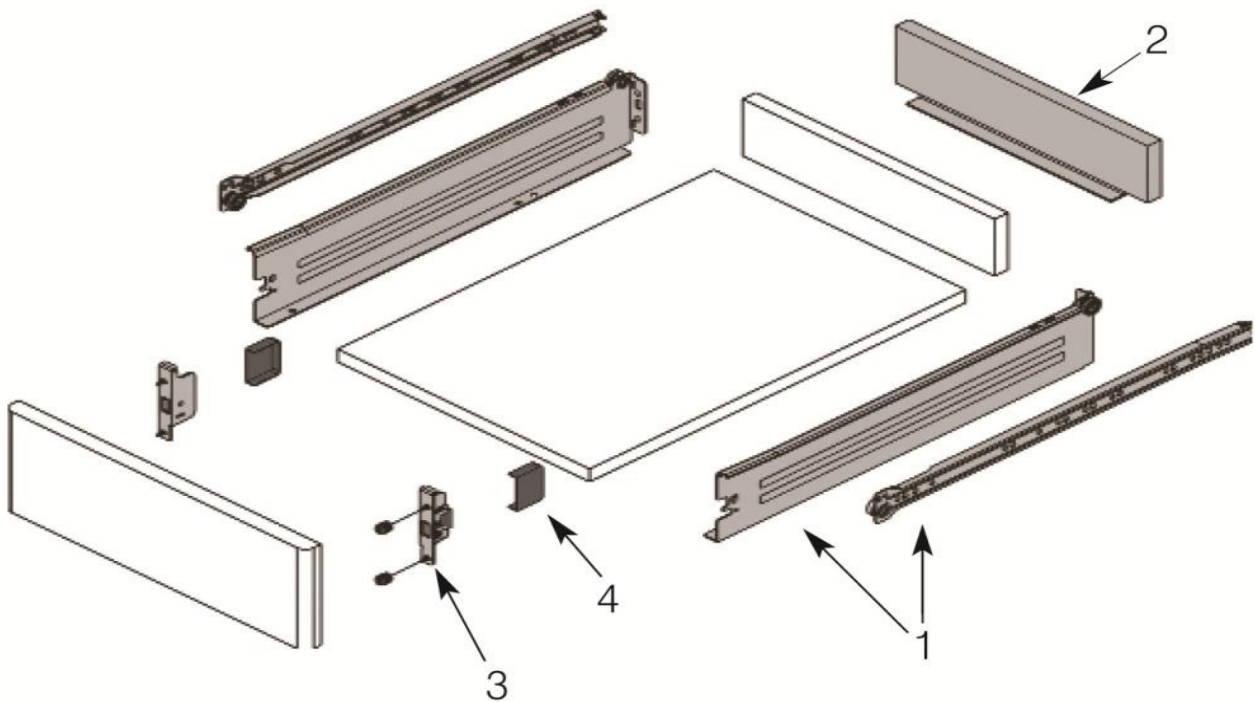

Metal Drawer Sides - DSB0234

Height: 150mm
Length: 400mm
Load Rating: 25kg
Extension: 75%
Finish: White

Size in mm

Soft Closing Drawer Dampers

Mass to be braked: 25kg

Material: Plastic

Length	SKU
Soft Close Damper	DS90012
Metal Sides Actuator - 16mm	DS90013

Metal Sides