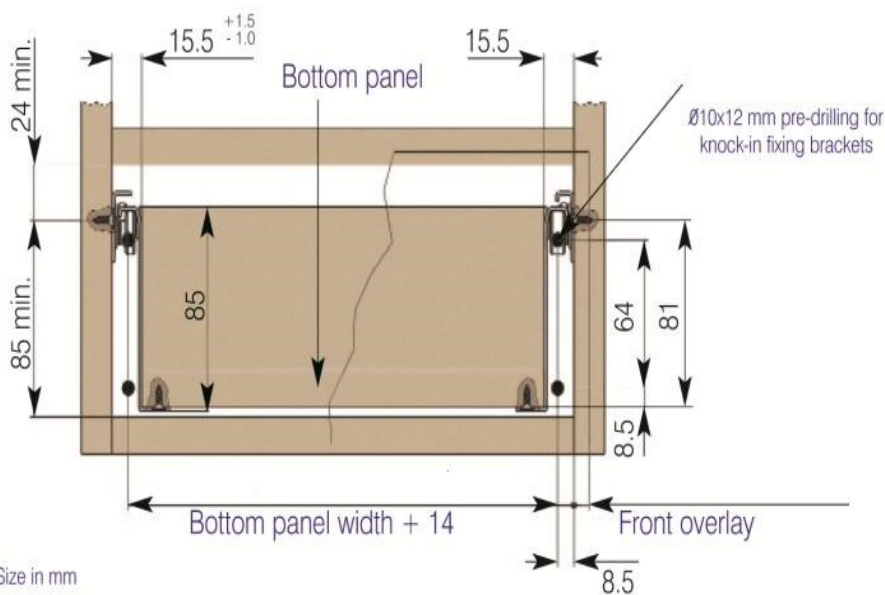

Metal Drawer Sides - DSB0234

Height: 150mm
Length: 400mm
Load Rating: 25kg
Extension: 75%
Finish: White

Size in mm