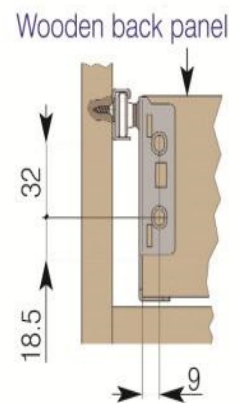

Metal Drawer Sides - DSB0234

Height: 150mm
Length: 400mm
Load Rating: 25kg
Extension: 75%
Finish: White

Size in mm