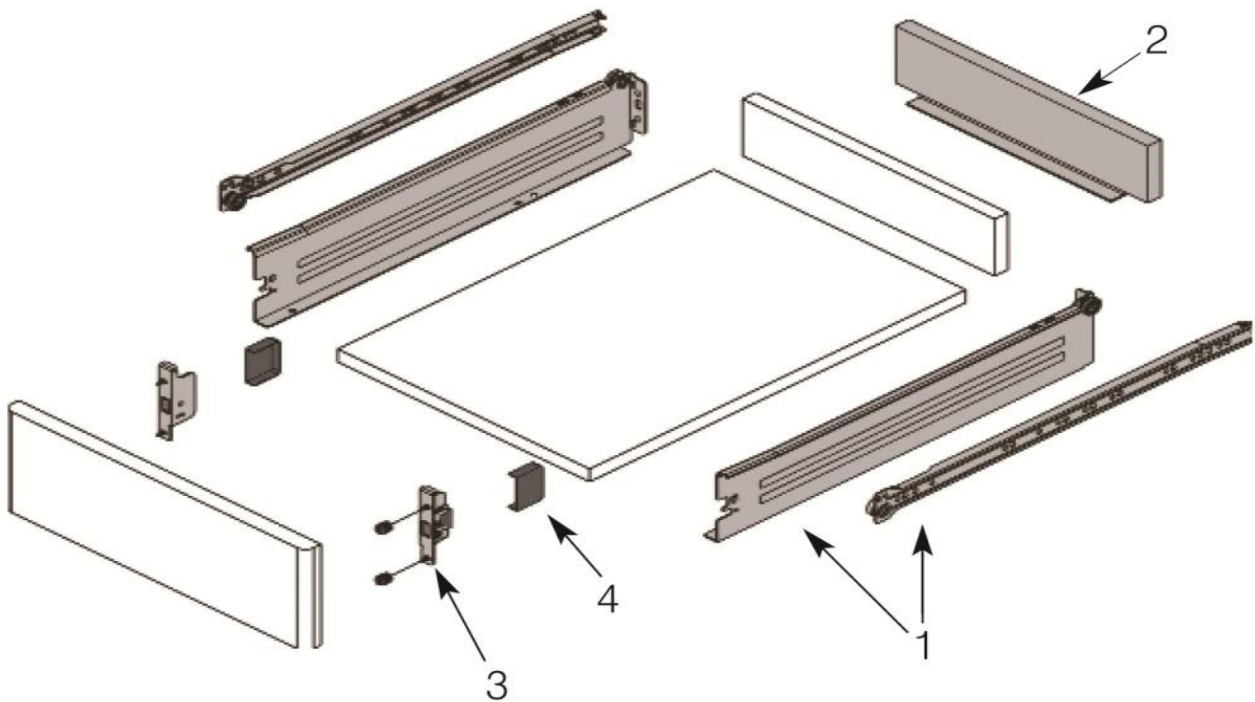

Metal Drawer Sides - DSB0234

Height: 150mm
Length: 400mm
Load Rating: 25kg
Extension: 75%
Finish: White

Size in mm