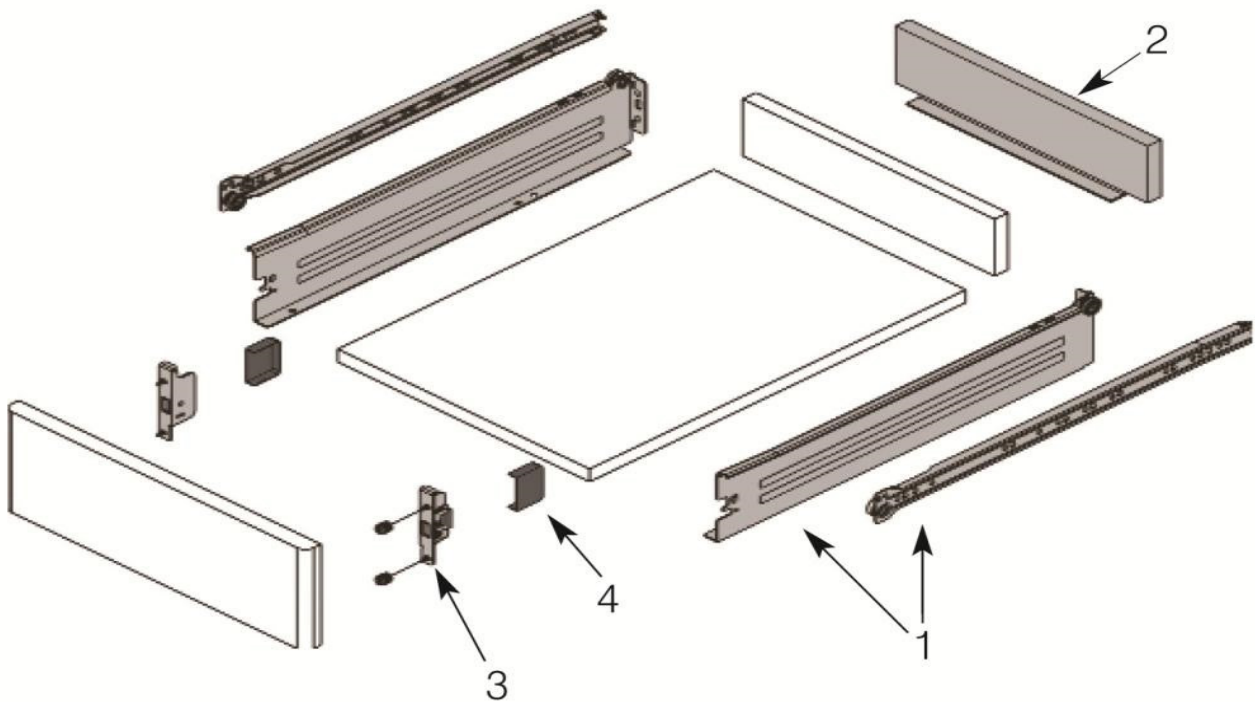

Metal Drawer Sides - DSB0232

Height: 150mm
Length: 270mm
Load Rating: 25kg
Extension: 75%
Finish: White

Size in mm

Soft Closing Drawer Dampers

Mass to be braked: 25kg

Material: Plastic

Length	SKU
Soft Close Damper	DS90012
Metal Sides Actuator - 16mm	DS90013

Metal Sides