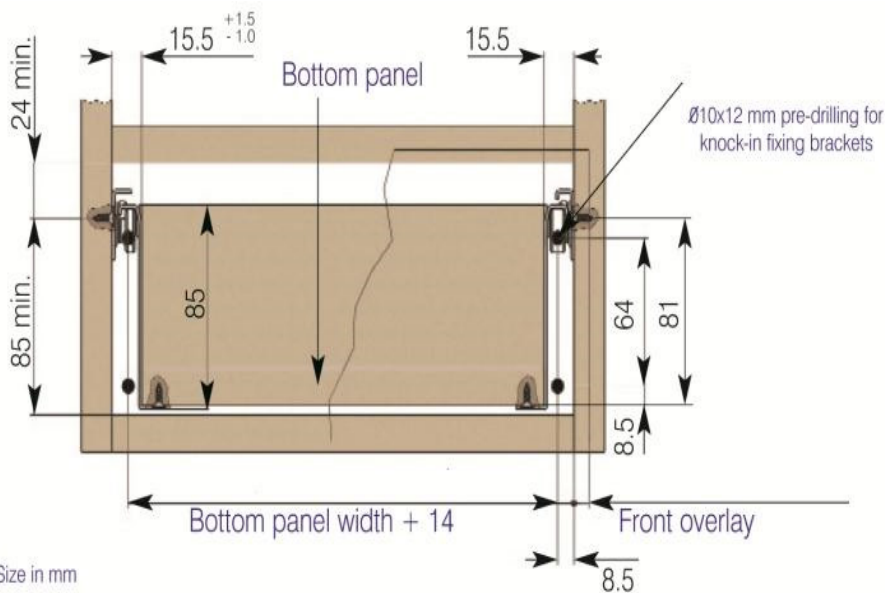

Metal Drawer Sides - DSB0232

Height: 150mm
Length: 270mm
Load Rating: 25kg
Extension: 75%
Finish: White

Size in mm

Soft Closing Drawer Dampers

Mass to be braked: 25kg

Material: Plastic

Length	SKU
Soft Close Damper	DS90012
Metal Sides Actuator - 16mm	DS90013