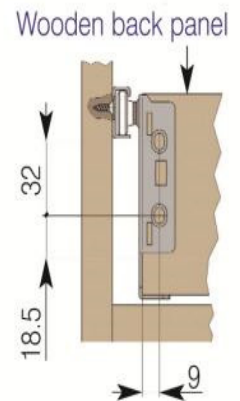

Metal Drawer Sides - DSB0232

Height: 150mm
Length: 270mm
Load Rating: 25kg
Extension: 75%
Finish: White

Size in mm

Soft Closing Drawer Dampers

Mass to be braked: 25kg

Material: Plastic

Length	SKU
Soft Close Damper	DS90012
Metal Sides Actuator - 16mm	DS90013