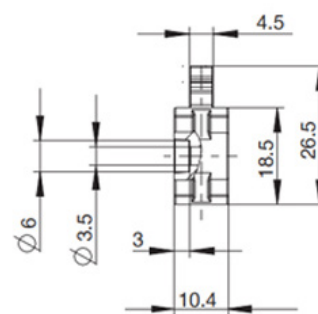

Metal Drawer Sides - DSB0232

Height: 150mm
Length: 270mm
Load Rating: 25kg
Extension: 75%
Finish: White

Size in mm

Soft Closing Drawer Dampers

Mass to be braked: 25kg

Material: Plastic

Length	SKU
Soft Close Damper	DS90012
Metal Sides Actuator - 16mm	DS90013