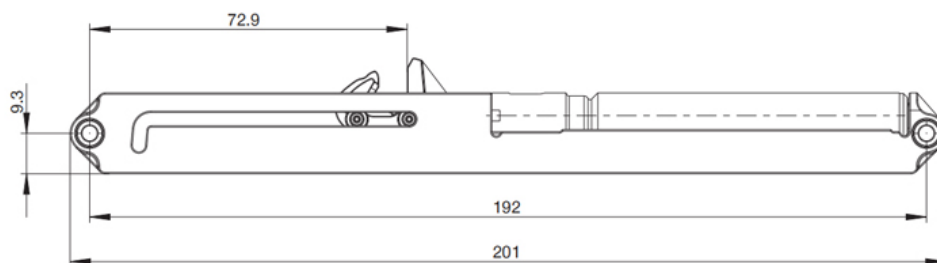

Metal Drawer Sides - DSB0232

Height: 150mm
Length: 270mm
Load Rating: 25kg
Extension: 75%
Finish: White

Size in mm

Soft Closing Drawer Dampers

Mass to be braked: 25kg

Material: Plastic

Length	SKU
Soft Close Damper	DS90012
Metal Sides Actuator - 16mm	DS90013

Metal Sides