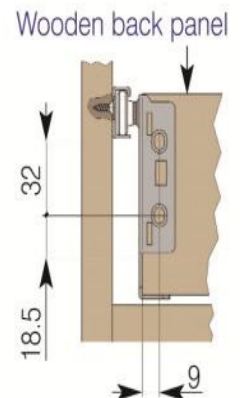

**Metal Drawer Sides - DSB0231**

**Height:** 118mm  
**Length:** 400mm  
**Load Rating:** 25kg  
**Extension:** 75%  
**Finish:** White

Size in mm

## Soft Closing Drawer Dampers

Mass to be braked: 25kg

Material: Plastic

Length	SKU
Soft Close Damper	DS90012
Metal Sides Actuator - 16mm	DS90013