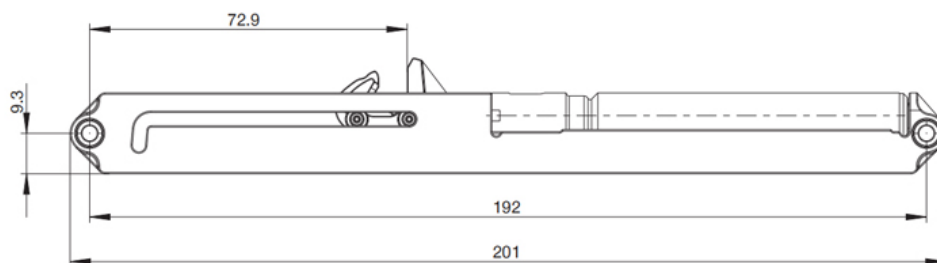

**Metal Drawer Sides - DSB0231**

**Height:** 118mm  
**Length:** 400mm  
**Load Rating:** 25kg  
**Extension:** 75%  
**Finish:** White

Size in mm

## Soft Closing Drawer Dampers

Mass to be braked: 25kg

Material: Plastic

Length	SKU
Soft Close Damper	DS90012
Metal Sides Actuator - 16mm	DS90013