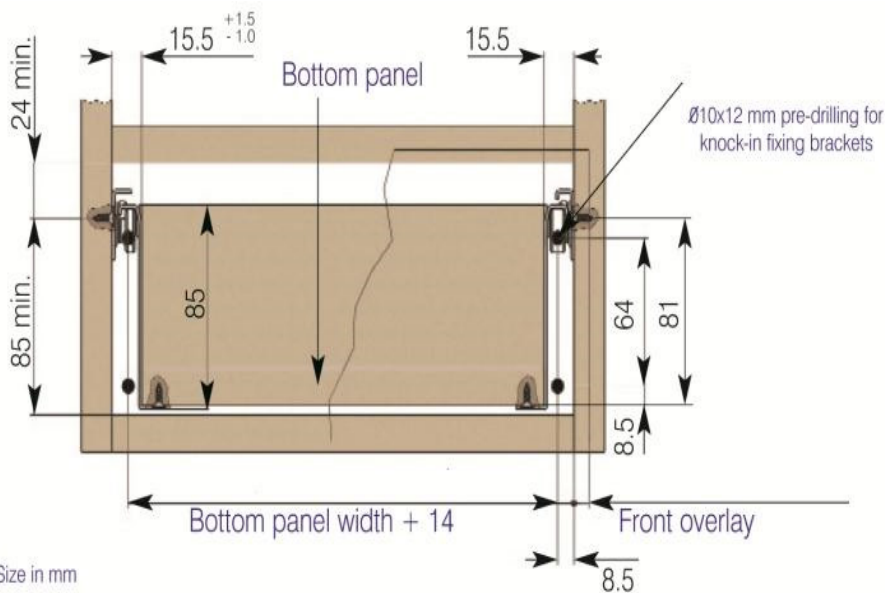

**Metal Drawer Sides - DSB0231**

**Height:** 118mm  
**Length:** 400mm  
**Load Rating:** 25kg  
**Extension:** 75%  
**Finish:** White

Size in mm

## Soft Closing Drawer Dampers

Mass to be braked: 25kg

Material: Plastic

Length	SKU
Soft Close Damper	DS90012
Metal Sides Actuator - 16mm	DS90013