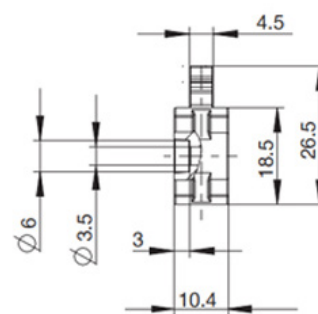

**Metal Drawer Sides - DSB0231**

**Height:** 118mm  
**Length:** 400mm  
**Load Rating:** 25kg  
**Extension:** 75%  
**Finish:** White

Size in mm

## Soft Closing Drawer Dampers

Mass to be braked: 25kg

Material: Plastic

Length	SKU
Soft Close Damper	DS90012
Metal Sides Actuator - 16mm	DS90013