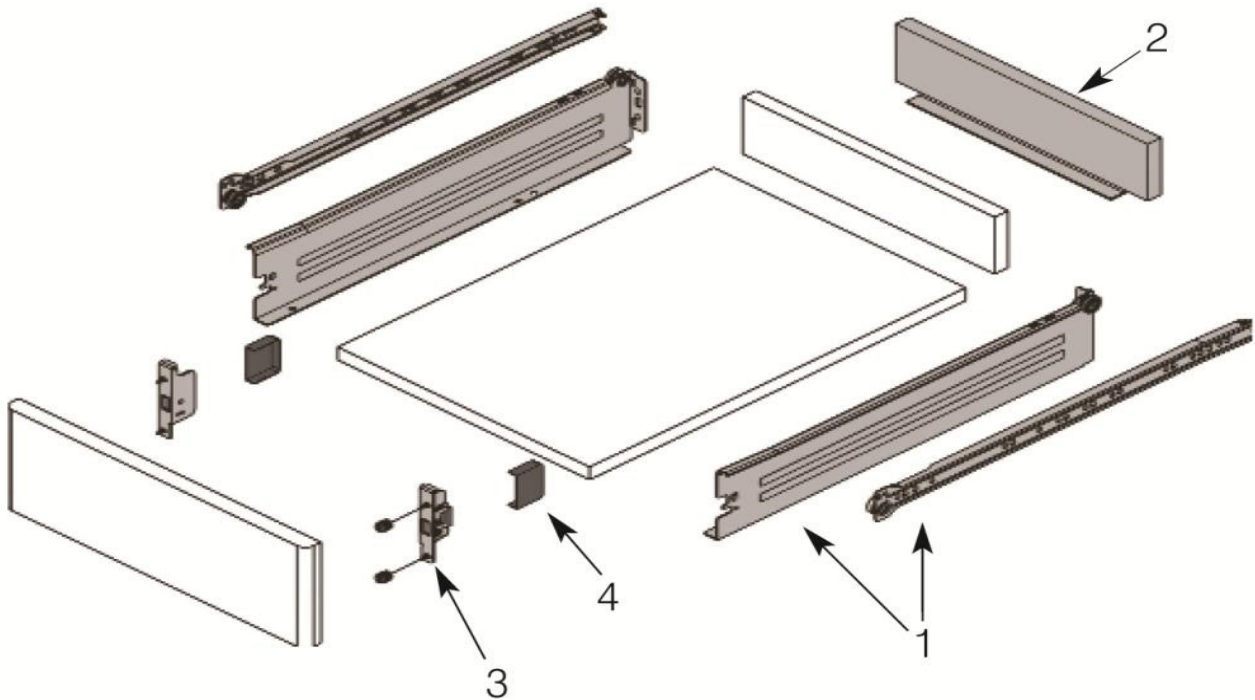

**Metal Drawer Sides - DSB0231**

**Height:** 118mm  
**Length:** 400mm  
**Load Rating:** 25kg  
**Extension:** 75%  
**Finish:** White

Size in mm

## Soft Closing Drawer Dampers

Mass to be braked: 25kg

Material: Plastic

Length	SKU
Soft Close Damper	DS90012
Metal Sides Actuator - 16mm	DS90013

## Metal Sides