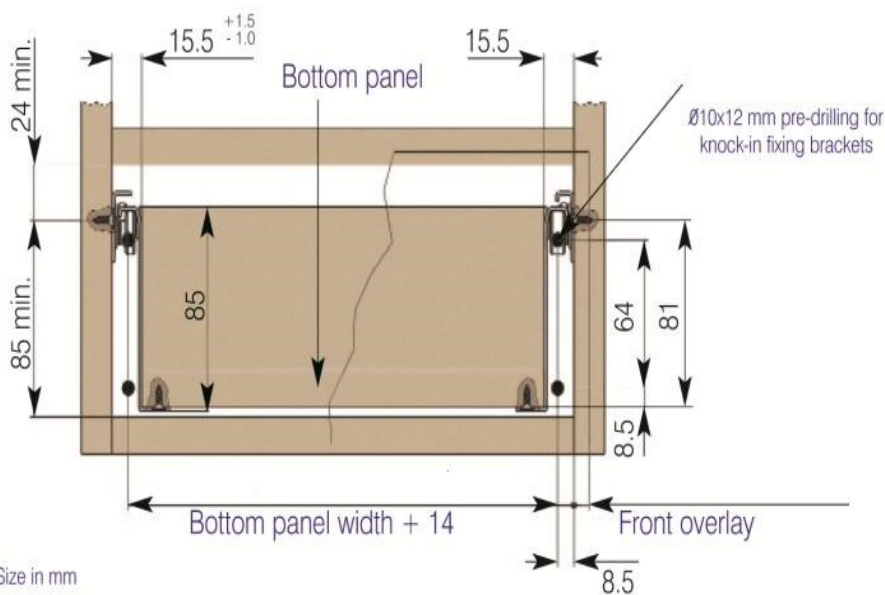

Metal Drawer Sides - DSB0231

Height: 118mm
Length: 400mm
Load Rating: 25kg
Extension: 75%
Finish: White

Size in mm