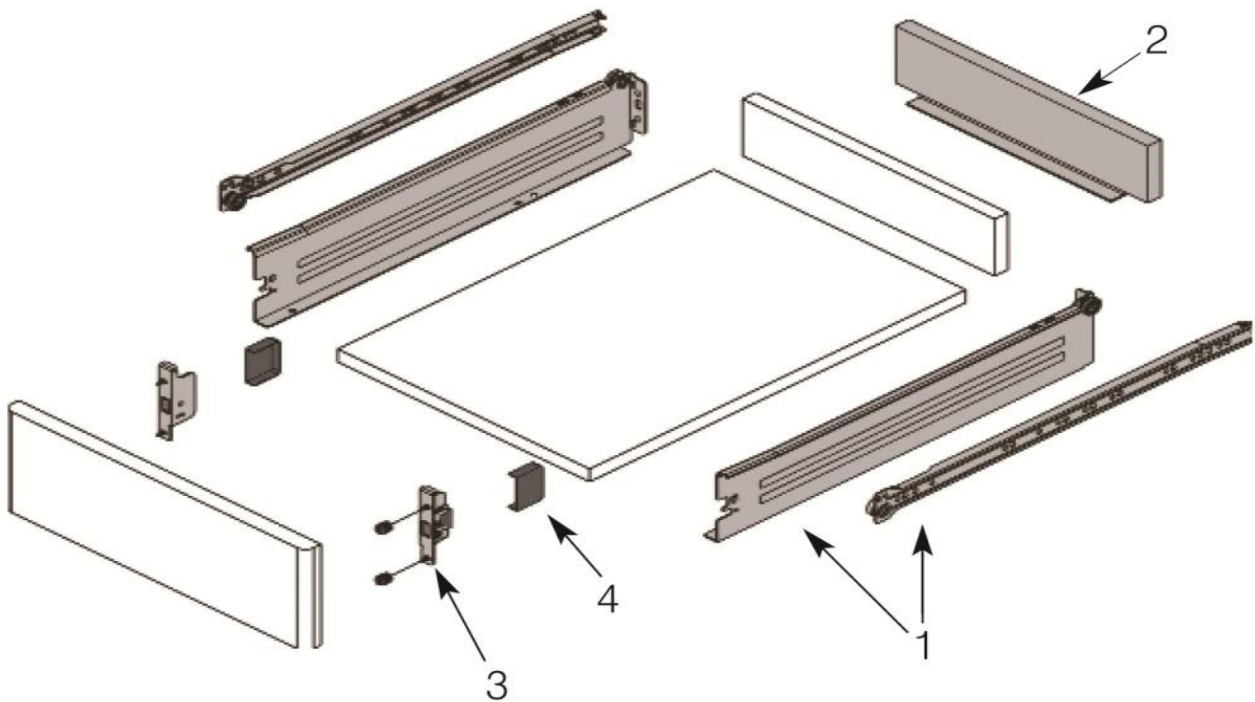

Metal Drawer Sides - DSB0231

Height: 118mm
Length: 400mm
Load Rating: 25kg
Extension: 75%
Finish: White

Size in mm