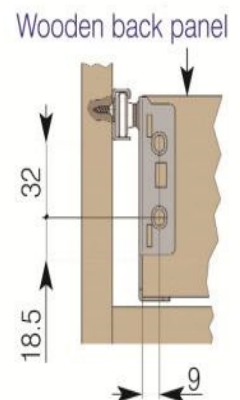

Metal Drawer Sides - DSB0231

Height: 118mm
Length: 400mm
Load Rating: 25kg
Extension: 75%
Finish: White

Size in mm